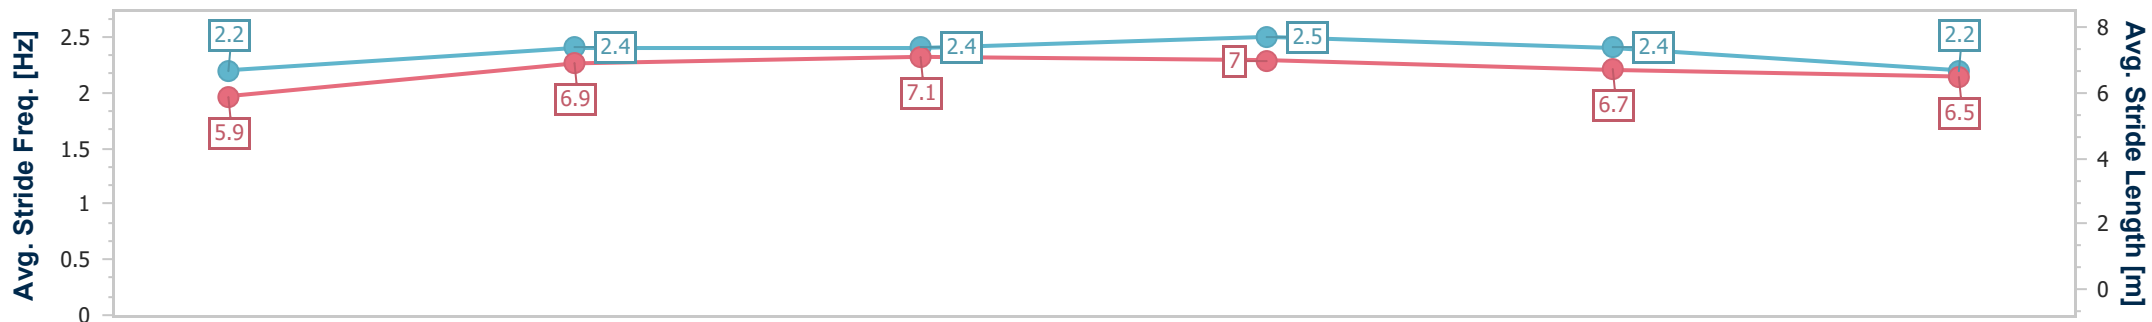

Horse Name	Ventura Diamond
Final Rank	13
Fastest Section Time (Section)	0:11.50 (3fur)
Top Speed [mi/h] (Section)	39.2 (3fur)
Race State	Finished

QIPCO British Champions Day
Race 2: Qipco British Champions Sprint Stakes (Group 1)
(British Champions Series) - 6F

15 October 2022 - 14:01

Track Rating: Good to soft, Weather: Overcast, Rail Position: True

Distance To Go	5fur	4fur	3fur	2fur	1fur	Finish
Section Times	0:15.70 [6] (0:15.70)	0:27.92 [7] (0:12.22)	0:39.92 [7] (0:12.00)	0:51.42 [8] (0:11.50)	1:03.87 [12] (0:12.45)	1:17.70 (0:13.83)
Average Speed [mi/h]	28.9	36.8	37.5	39.2	36.2	32.3
Top Speed [mi/h]	36.4	37.5	37.6	39.2	39.2	35.8
Avg. Dist. to Rail [m]	5.0	4.1	3.5	3.7	3.6	3.7
Avg. Stride Freq. [Hz]	2.2	2.4	2.4	2.5	2.4	2.2
Avg. Stride Length [m]	5.9	6.9	7.1	7.0	6.7	6.5

- [ ] Ranking at each section and finish
- -.-.- No data available at this section
- NA No data available