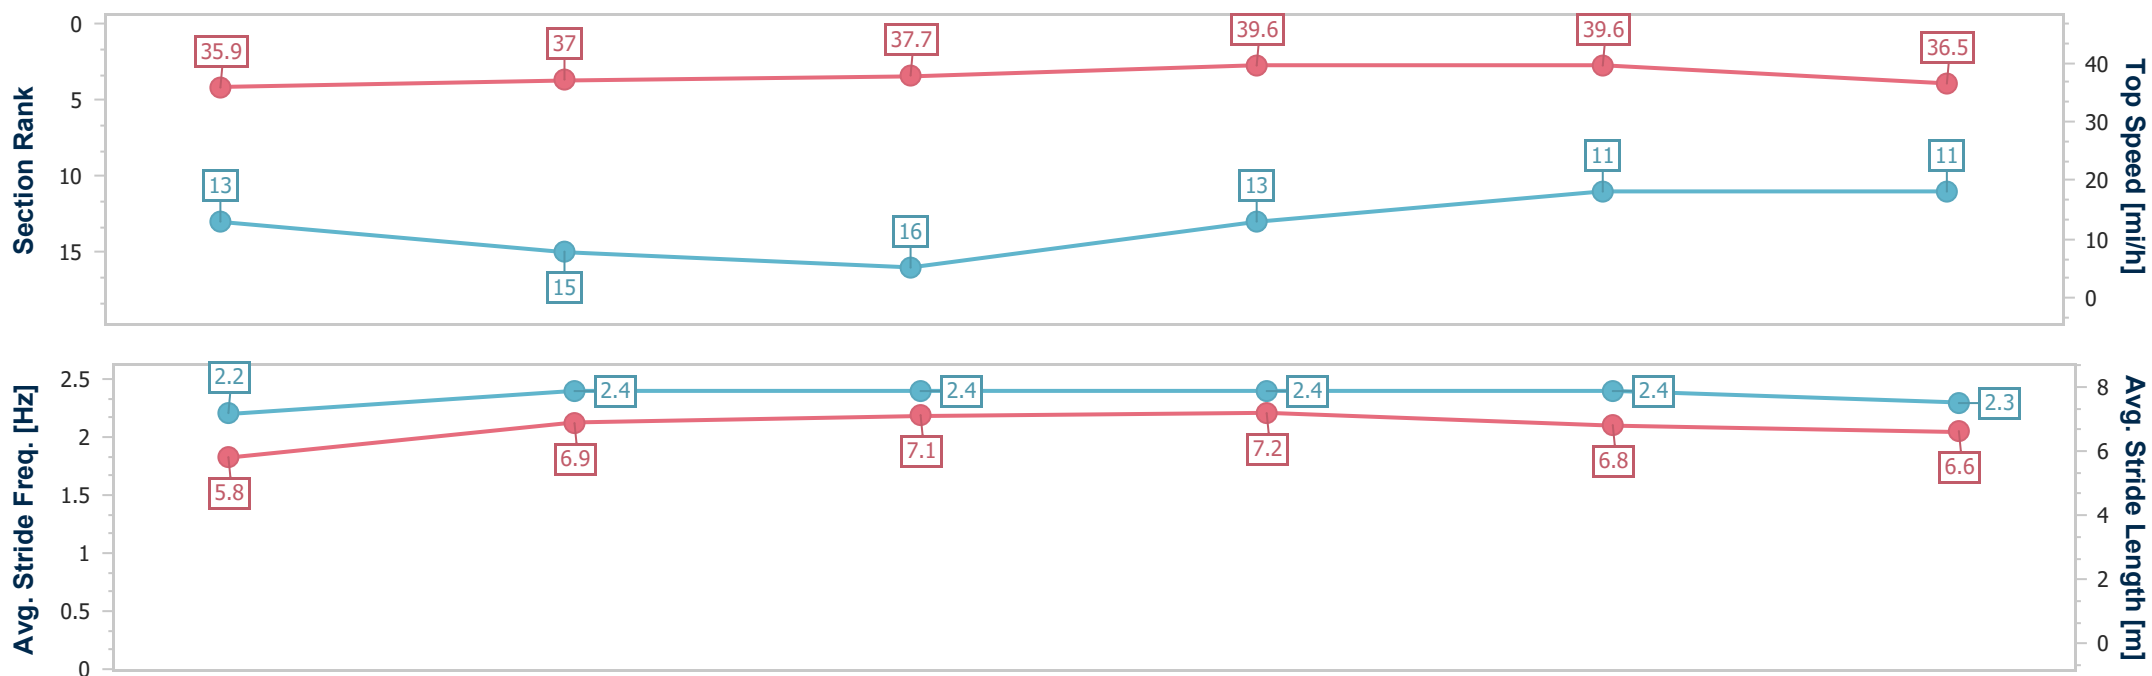

Horse Name	Fresh
Final Rank	11
Fastest Section Time (Section)	0:11.39 (3fur)
Top Speed [mi/h] (Section)	39.6 (3fur)
Race State	Finished

QIPCO British Champions Day
Race 2: Qipco British Champions Sprint Stakes (Group 1)
(British Champions Series) - 6F

15 October 2022 - 14:01

Track Rating: Good to soft, Weather: Overcast, Rail Position: True

Distance To Go	5fur	4fur	3fur	2fur	1fur	Finish
Section Times	0:15.98 [13] (0:15.98)	0:28.33 [15] (0:12.35)	0:40.26 [16] (0:11.93)	0:51.65 [13] (0:11.39)	1:03.86 [11] (0:12.21)	1:17.06 (0:13.20)
Average Speed [mi/h]	28.3	36.7	37.7	39.6	36.9	33.8
Top Speed [mi/h]	35.9	37.0	37.7	39.6	39.6	36.5
Avg. Dist. to Rail [m]	4.1	3.6	3.3	3.9	5.3	5.0
Avg. Stride Freq. [Hz]	2.2	2.4	2.4	2.4	2.4	2.3
Avg. Stride Length [m]	5.8	6.9	7.1	7.2	6.8	6.6

- [ ] Ranking at each section and finish
- -.-.- No data available at this section
- NA No data available