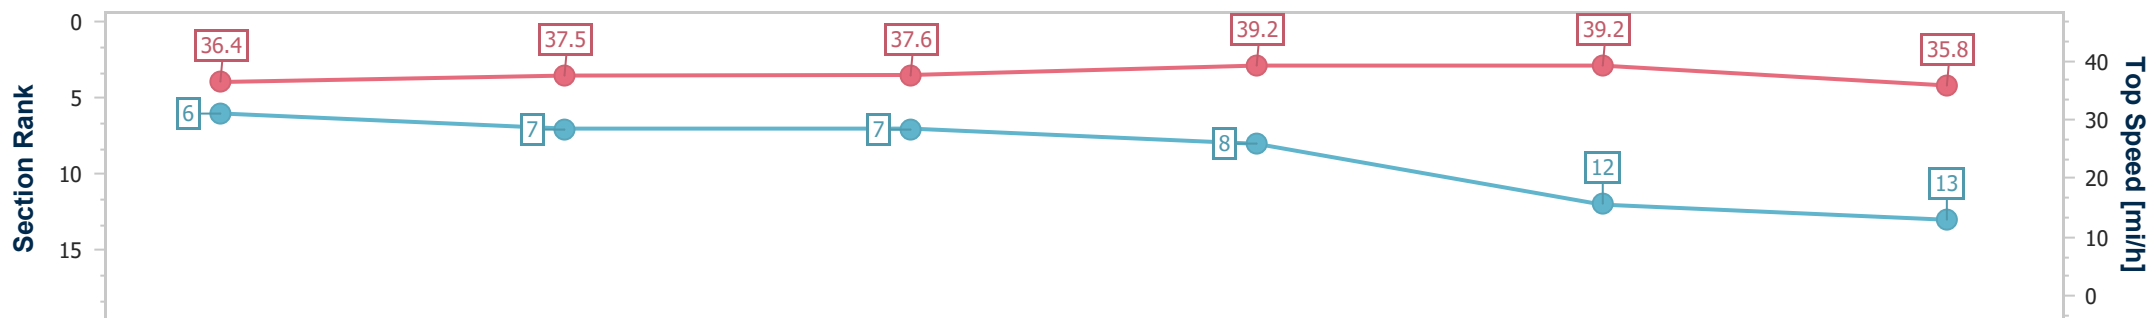

Horse Name	Ventura Diamond
Final Rank	13
Fastest Section Time (Section)	0:11.50 (3fur)
Top Speed [mi/h] (Section)	39.2 (3fur)
Race State	Finished

QIPCO British Champions Day
Race 2: Qipco British Champions Sprint Stakes (Group 1)
(British Champions Series) - 6F

15 October 2022 - 14:01

Track Rating: Good to soft, Weather: Overcast, Rail Position: True

Distance To Go	5fur	4fur	3fur	2fur	1fur	Finish
Section Times	0:15.70 [6] (0:15.70)	0:27.92 [7] (0:12.22)	0:39.92 [7] (0:12.00)	0:51.42 [8] (0:11.50)	1:03.87 [12] (0:12.45)	1:17.70 (0:13.83)
Average Speed [mi/h]	28.9	36.8	37.5	39.2	36.2	32.3
Top Speed [mi/h]	36.4	37.5	37.6	39.2	39.2	35.8
Avg. Dist. to Rail [m]	5.0	4.1	3.5	3.7	3.6	3.7
Avg. Stride Freq. [Hz]	2.2	2.4	2.4	2.5	2.4	2.2
Avg. Stride Length [m]	5.9	6.9	7.1	7.0	6.7	6.5

- [ ] Ranking at each section and finish
- -.-.- No data available at this section
- NA No data available