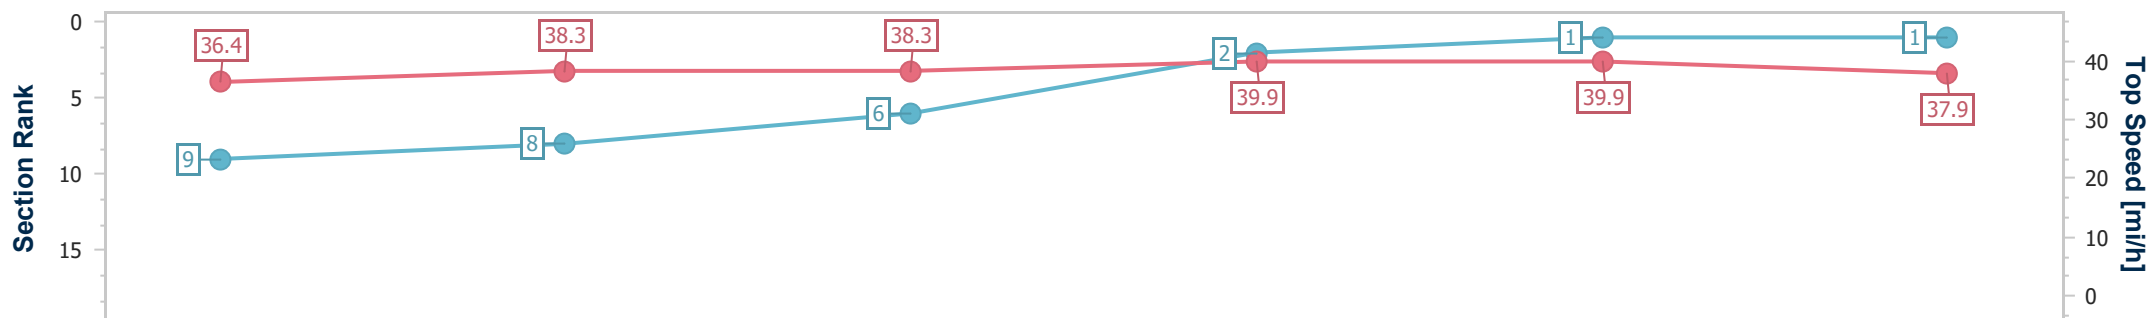

Horse Name	Kinross
Final Rank	1
Fastest Section Time (Section)	0:11.36 (3fur)
Top Speed [mi/h] (Section)	39.9 (3fur)
Race State	Finished

QIPCO British Champions Day
Race 2: Qipco British Champions Sprint Stakes (Group 1)
(British Champions Series) - 6F

15 October 2022 - 14:01

Track Rating: Good to soft, Weather: Overcast, Rail Position: True

Distance To Go	5fur	4fur	3fur	2fur	1fur	Finish							
Section Times	0:15.86 [9] (0:15.86)	0:27.93 [8] (0:12.07)	0:39.84 [6] (0:11.91)	0:51.20 [2] (0:11.36)	1:03.09 [1] (0:11.89)	1:15.70 (0:12.61)							
Average Speed [mi/h]	28.5	37.2	37.9	39.4	38.1	35.3							
Top Speed [mi/h]	36.4	38.3	38.3	39.9	39.9	37.9							
Avg. Dist. to Rail [m]	17.9	17.0	16.0	14.5	14.5	13.0							
Avg. Stride Freq. [Hz]	2.3	2.5	2.5	2.6	2.6	2.5							
Avg. Stride Length [m]	5.6	6.7	6.9	6.8	6.5	6.3							

- [ ] Ranking at each section and finish
- -.-.- No data available at this section
- NA No data available