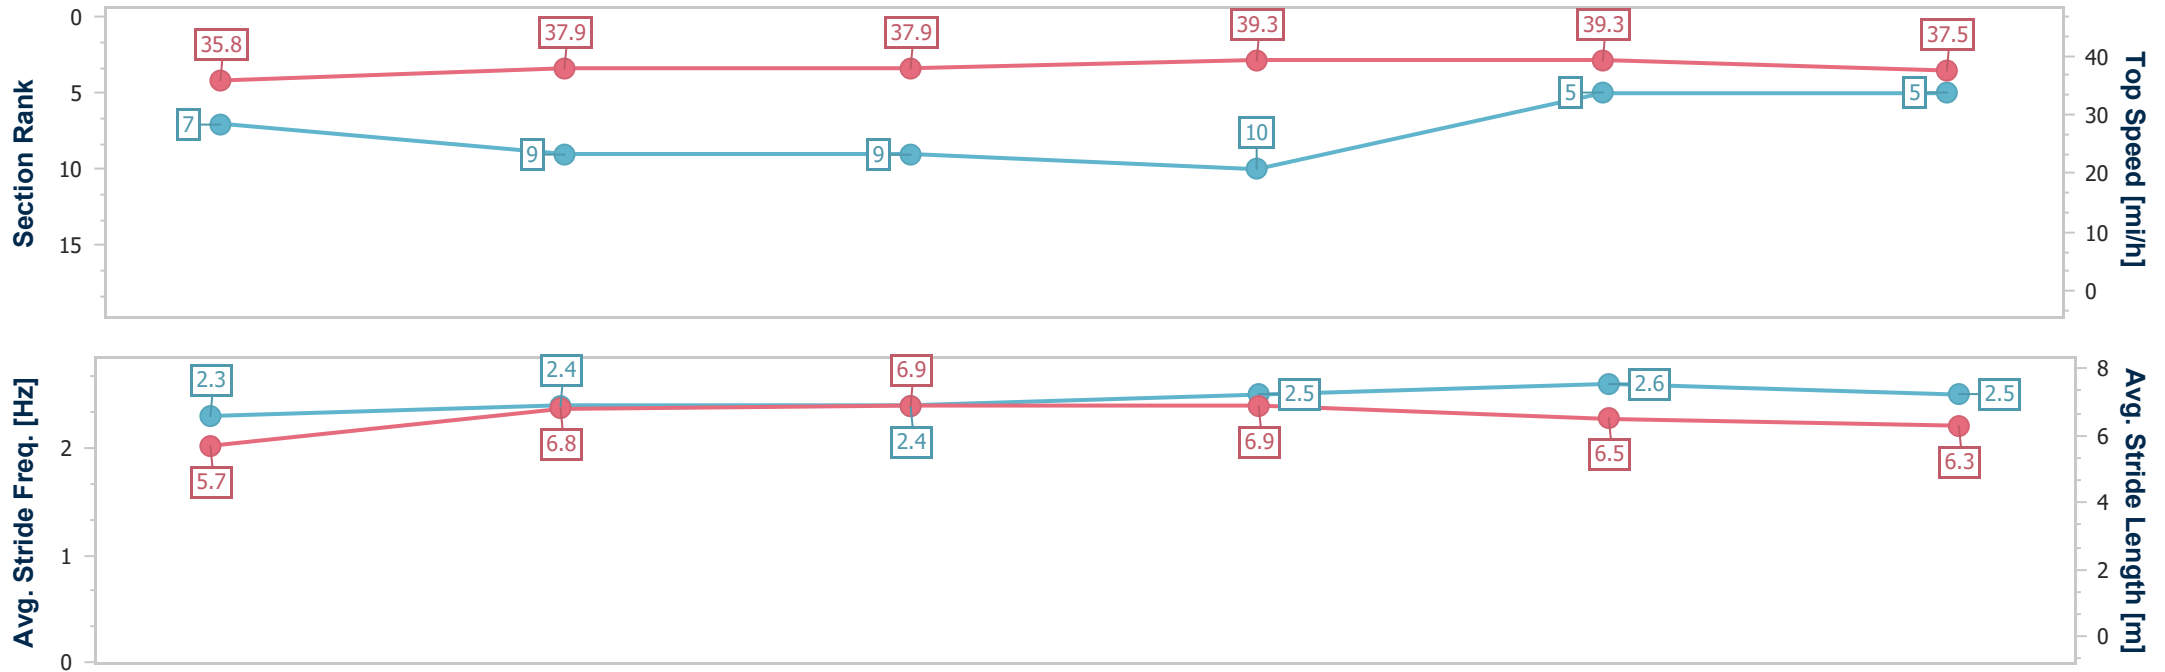

Horse Name	Tenebrism
Final Rank	5
Fastest Section Time (Section)	0:11.52 (3fur)
Top Speed [mi/h] (Section)	39.3 (3fur)
Race State	Finished

QIPCO British Champions Day
Race 2: Qipco British Champions Sprint Stakes (Group 1)
(British Champions Series) - 6F

15 October 2022 - 14:01

Track Rating: Good to soft, Weather: Overcast, Rail Position: True

Distance To Go	5fur	4fur	3fur	2fur	1fur	Finish
Section Times	0:15.74 [7] (0:15.74)	0:27.93 [9] (0:12.19)	0:39.95 [9] (0:12.02)	0:51.47 [10] (0:11.52)	1:03.46 [5] (0:11.99)	1:16.42 (0:12.96)
Average Speed [mi/h]	28.8	37.0	37.4	39.0	37.6	34.3
Top Speed [mi/h]	35.8	37.9	37.9	39.3	39.3	37.5
Avg. Dist. to Rail [m]	9.9	4.9	4.7	5.7	7.0	5.2
Avg. Stride Freq. [Hz]	2.3	2.4	2.4	2.5	2.6	2.5
Avg. Stride Length [m]	5.7	6.8	6.9	6.9	6.5	6.3

- [ ] Ranking at each section and finish
- -.-.- No data available at this section
- NA No data available