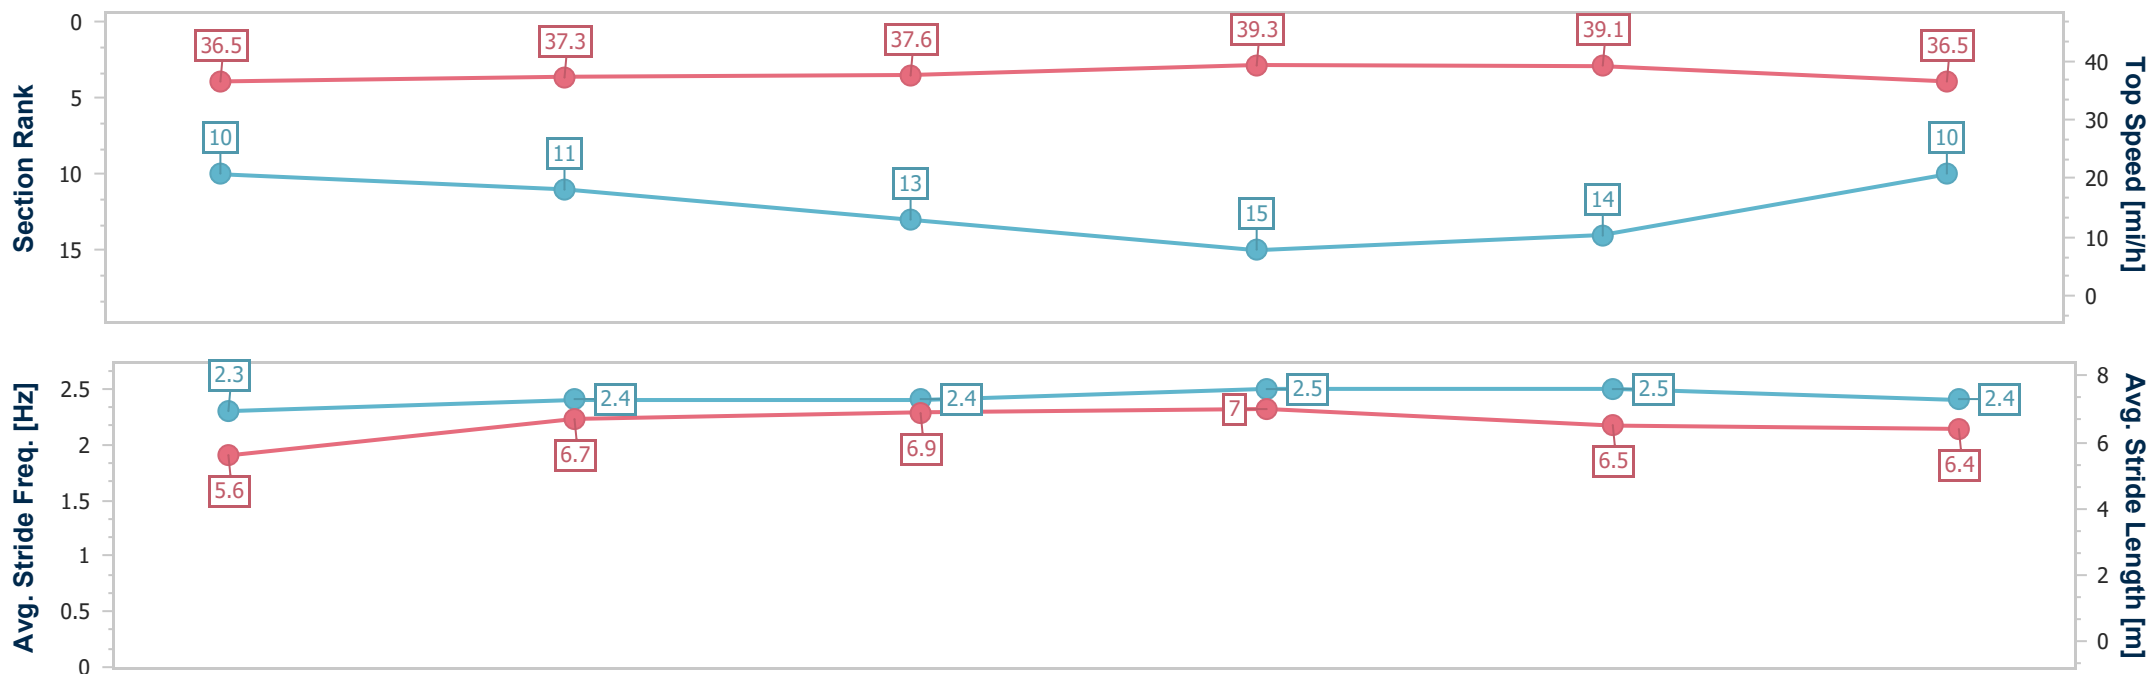

Horse Name	King's Lynn
Final Rank	10
Fastest Section Time (Section)	0:11.52 (3fur)
Top Speed [mi/h] (Section)	39.3 (3fur)
Race State	Finished

QIPCO British Champions Day
Race 2: Qipco British Champions Sprint Stakes (Group 1)
(British Champions Series) - 6F

15 October 2022 - 14:01

Track Rating: Good to soft, Weather: Overcast, Rail Position: True

Distance To Go	5fur	4fur	3fur	2fur	1fur	Finish							
Section Times	0:15.86 [10] (0:15.86)	0:28.14 [11] (0:12.28)	0:40.16 [13] (0:12.02)	0:51.68 [15] (0:11.52)	1:03.94 [14] (0:12.26)	1:17.07 (0:13.13)							
Average Speed [mi/h]	28.5	36.8	37.5	39.2	36.5	34.0							
Top Speed [mi/h]	36.5	37.3	37.6	39.3	39.1	36.5							
Avg. Dist. to Rail [m]	2.7	2.8	3.2	4.4	6.5	7.7							
Avg. Stride Freq. [Hz]	2.3	2.4	2.4	2.5	2.5	2.4							
Avg. Stride Length [m]	5.6	6.7	6.9	7.0	6.5	6.4							

- [ ] Ranking at each section and finish
- -.-.- No data available at this section
- NA No data available