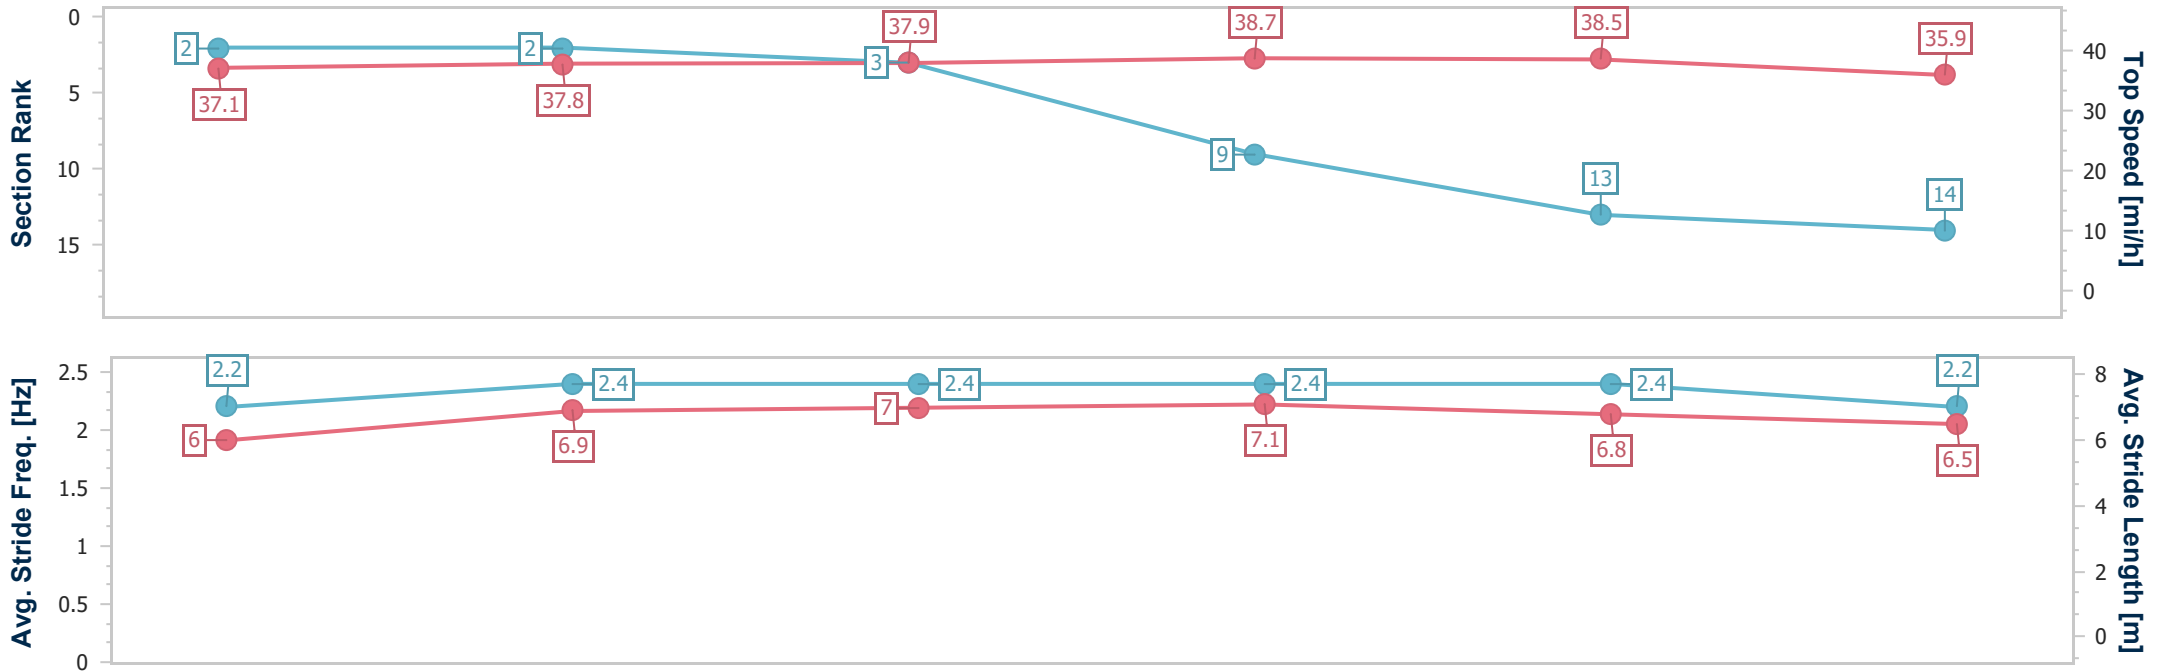

Horse Name	Brad The Brief
Final Rank	14
Fastest Section Time (Section)	0:11.73 (3fur)
Top Speed [mi/h] (Section)	38.7 (3fur)
Race State	Finished

QIPCO British Champions Day
Race 2: Qipco British Champions Sprint Stakes (Group 1)
(British Champions Series) - 6F

15 October 2022 - 14:01

Track Rating: Good to soft, Weather: Overcast, Rail Position: True

Distance To Go	5fur	4fur	3fur	2fur	1fur	Finish								
Section Times	0:15.44 [2] (0:15.44)	0:27.64 [2] (0:12.20)	0:39.71 [3] (0:12.07)	0:51.44 [9] (0:11.73)	1:03.92 [13] (0:12.48)	1:17.66 (0:13.74)								
Average Speed [mi/h]	29.3	36.9	37.1	38.6	36.0	32.5								
Top Speed [mi/h]	37.1	37.8	37.9	38.7	38.5	35.9								
Avg. Dist. to Rail [m]	4.8	2.6	1.3	1.3	1.2	1.1								
Avg. Stride Freq. [Hz]	2.2	2.4	2.4	2.4	2.4	2.2								
Avg. Stride Length [m]	6.0	6.9	7.0	7.1	6.8	6.5								

- [ ] Ranking at each section and finish
- -.-.-.- No data available at this section
- NA No data available