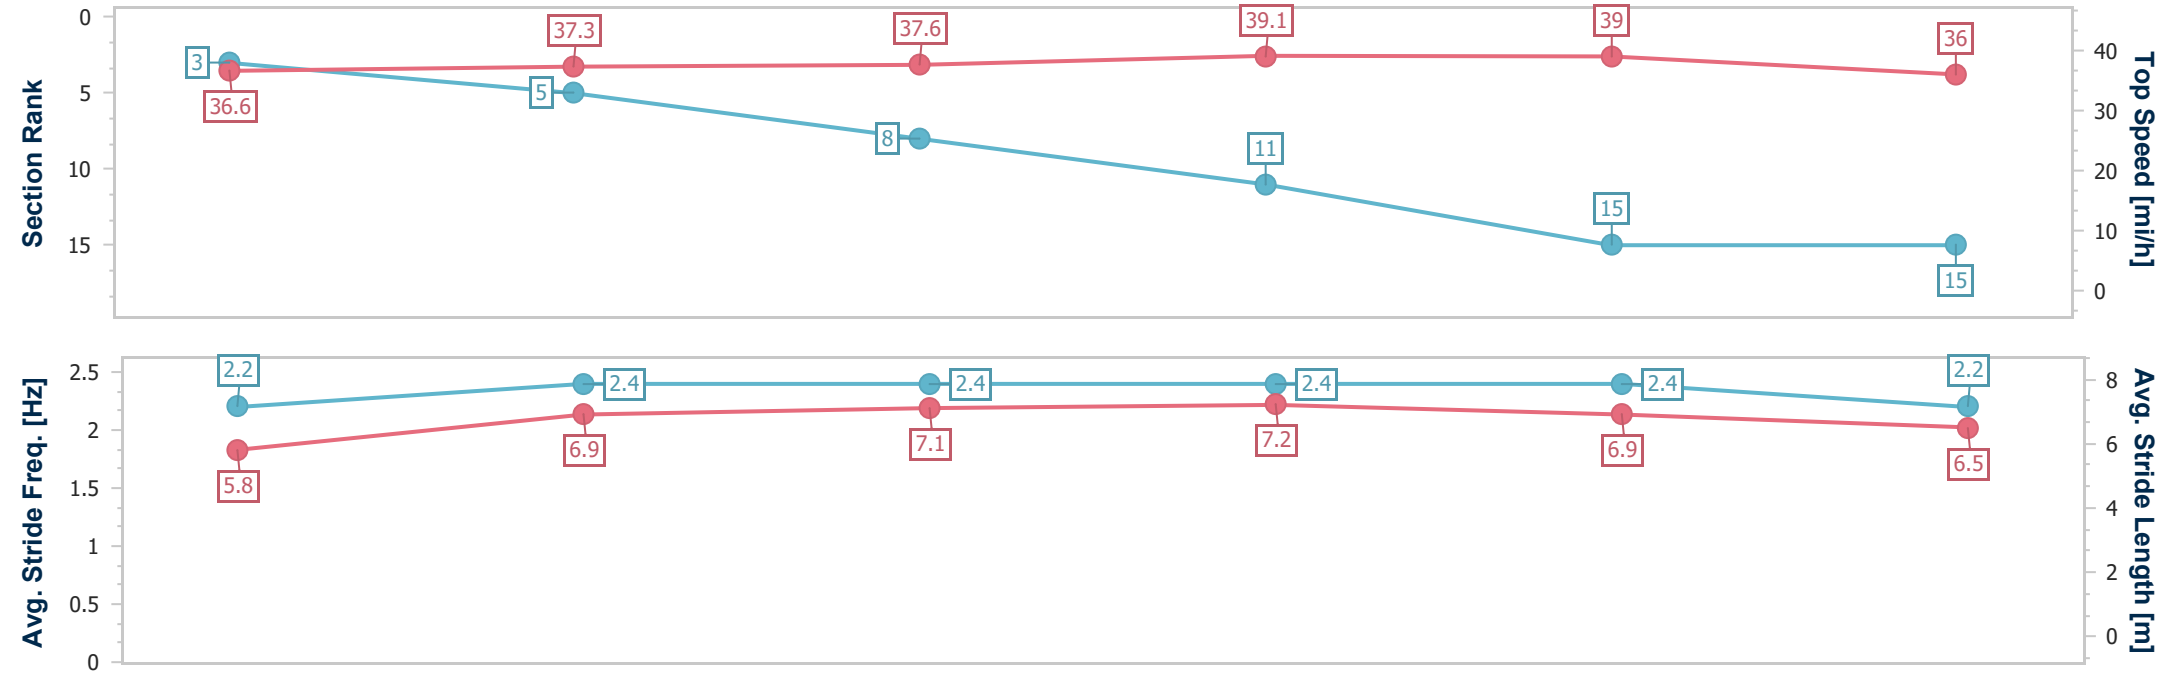

Horse Name	Double Or Bubble
Final Rank	15
Fastest Section Time (Section)	0:11.61 (3fur)
Top Speed [mi/h] (Section)	39.1 (3fur)
Race State	Finished

QIPCO British Champions Day
Race 2: Qipco British Champions Sprint Stakes (Group 1)
(British Champions Series) - 6F

15 October 2022 - 14:01

Track Rating: Good to soft, Weather: Overcast, Rail Position: True

Distance To Go	5fur	4fur	3fur	2fur	1fur	Finish
Section Times	0:15.52 [3] (0:15.52)	0:27.87 [5] (0:12.35)	0:39.95 [8] (0:12.08)	0:51.56 [11] (0:11.61)	1:04.02 [15] (0:12.46)	1:17.74 (0:13.72)
Average Speed [mi/h]	29.1	36.3	37.5	38.6	36.2	32.5
Top Speed [mi/h]	36.6	37.3	37.6	39.1	39.0	36.0
Avg. Dist. to Rail [m]	2.3	2.5	2.5	3.6	5.5	6.9
Avg. Stride Freq. [Hz]	2.2	2.4	2.4	2.4	2.4	2.2
Avg. Stride Length [m]	5.8	6.9	7.1	7.2	6.9	6.5

- [ ] Ranking at each section and finish
- -.-.- No data available at this section
- NA No data available