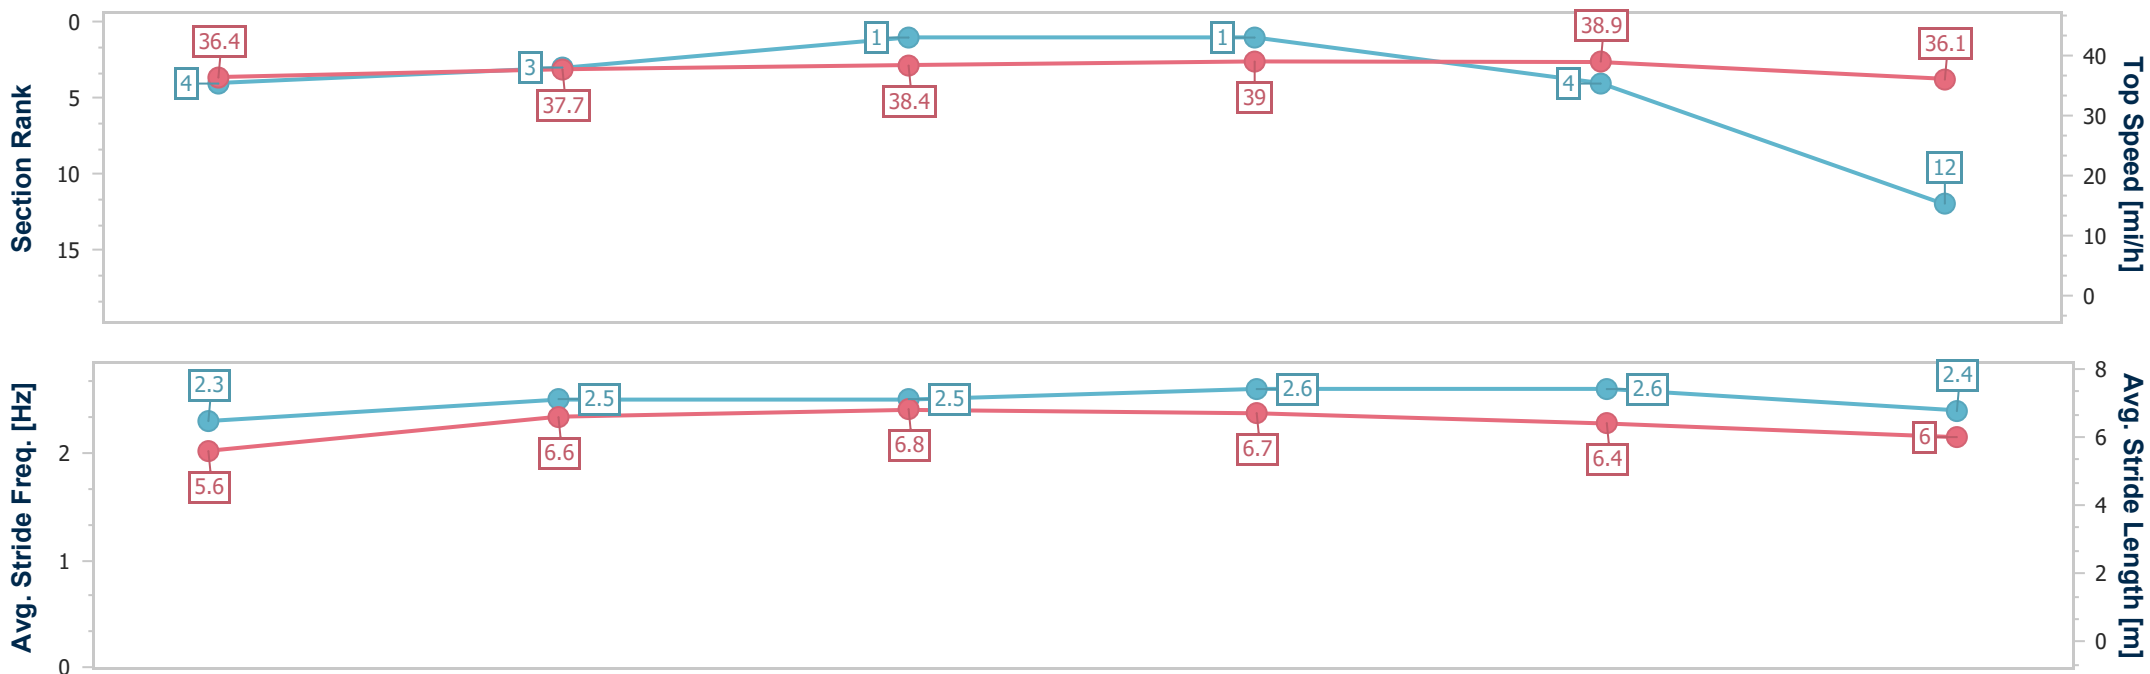

Horse Name	Naval Crown
Final Rank	12
Fastest Section Time (Section)	0:11.59 (3fur)
Top Speed [mi/h] (Section)	39.0 (3fur)
Race State	Finished

QIPCO British Champions Day
Race 2: Qipco British Champions Sprint Stakes (Group 1)
(British Champions Series) - 6F

15 October 2022 - 14:01

Track Rating: Good to soft, Weather: Overcast, Rail Position: True

Distance To Go	5fur	4fur	3fur	2fur	1fur	Finish							
Section Times	0:15.54 [4] (0:15.54)	0:27.68 [3] (0:12.14)	0:39.47 [1] (0:11.79)	0:51.06 [1] (0:11.59)	1:03.39 [4] (0:12.33)	1:17.09 (0:13.70)							
Average Speed [mi/h]	29.2	37.1	38.3	38.9	36.6	32.5							
Top Speed [mi/h]	36.4	37.7	38.4	39.0	38.9	36.1							
Avg. Dist. to Rail [m]	17.8	17.5	17.6	18.7	21.5	22.2							
Avg. Stride Freq. [Hz]	2.3	2.5	2.5	2.6	2.6	2.4							
Avg. Stride Length [m]	5.6	6.6	6.8	6.7	6.4	6.0							

- [ ] Ranking at each section and finish
- -.-.-.- No data available at this section
- NA No data available