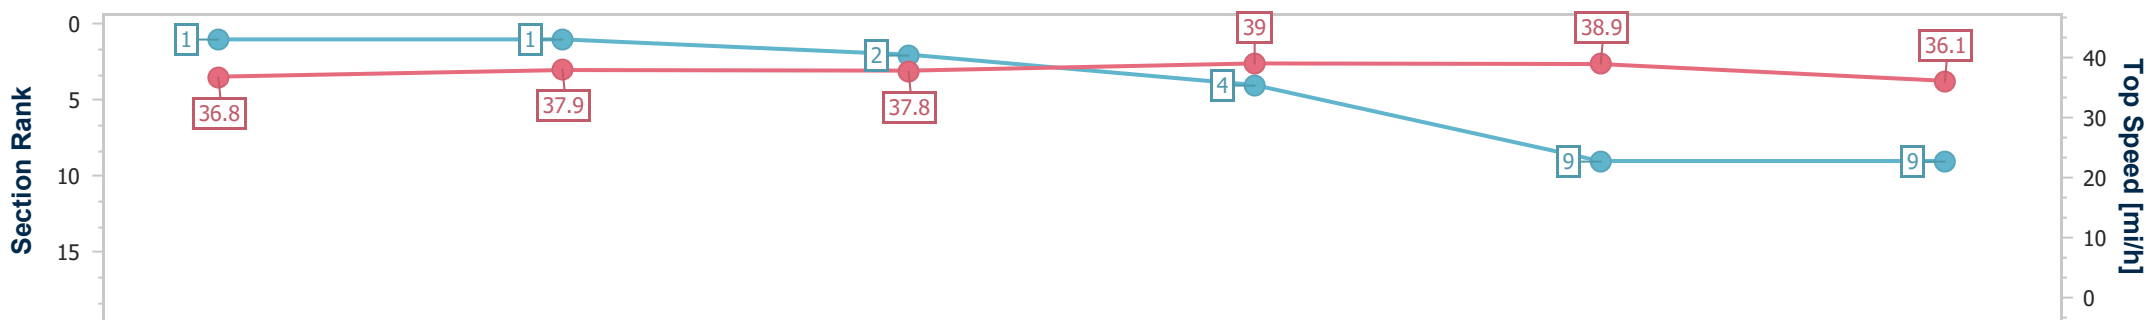

Horse Name	Go Bears Go
Final Rank	9
Fastest Section Time (Section)	0:11.63 (3fur)
Top Speed [mi/h] (Section)	39.0 (3fur)
Race State	Finished

QIPCO British Champions Day
Race 2: Qipco British Champions Sprint Stakes (Group 1)
(British Champions Series) - 6F

15 October 2022 - 14:01

Track Rating: Good to soft, Weather: Overcast, Rail Position: True

Distance To Go	5fur	4fur	3fur	2fur	1fur	Finish							
Section Times	0:15.38 [1] (0:15.38)	0:27.57 [1] (0:12.19)	0:39.62 [2] (0:12.05)	0:51.25 [4] (0:11.63)	1:03.64 [9] (0:12.39)	1:16.94 (0:13.30)							
Average Speed [mi/h]	29.4	37.0	37.4	38.8	36.4	33.5							
Top Speed [mi/h]	36.8	37.9	37.8	39.0	38.9	36.1							
Avg. Dist. to Rail [m]	7.1	3.7	3.2	4.2	5.1	4.0							
Avg. Stride Freq. [Hz]	2.3	2.4	2.4	2.4	2.4	2.3							
Avg. Stride Length [m]	5.7	6.8	7.0	7.1	6.7	6.4							

- [ ] Ranking at each section and finish
- -.-.- No data available at this section
- NA No data available