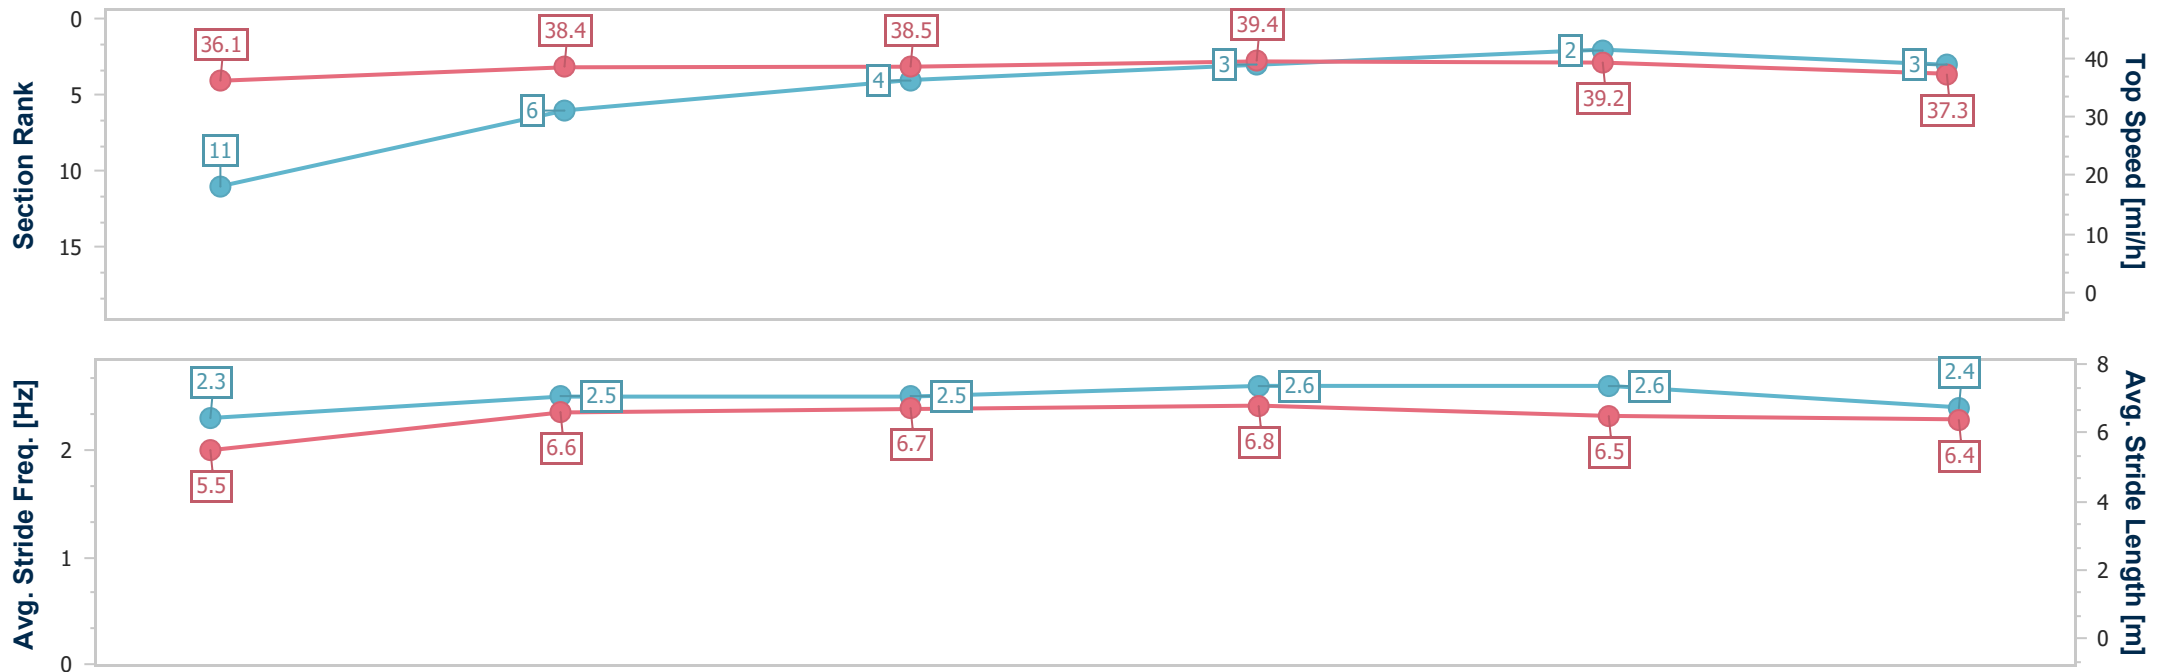

Horse Name	Creative Force
Final Rank	3
Fastest Section Time (Section)	0:11.53 (3fur)
Top Speed [mi/h] (Section)	39.4 (3fur)
Race State	Finished

QIPCO British Champions Day
Race 2: Qipco British Champions Sprint Stakes (Group 1)
(British Champions Series) - 6F

15 October 2022 - 14:01

Track Rating: Good to soft, Weather: Overcast, Rail Position: True

Distance To Go	5fur	4fur	3fur	2fur	1fur	Finish							
Section Times	0:15.94 [11] (0:15.94)	0:27.92 [6] (0:11.98)	0:39.71 [4] (0:11.79)	0:51.24 [3] (0:11.53)	1:03.29 [2] (0:12.05)	1:16.14 (0:12.85)							
Average Speed [mi/h]	28.4	37.5	38.0	39.3	37.4	34.7							
Top Speed [mi/h]	36.1	38.4	38.5	39.4	39.2	37.3							
Avg. Dist. to Rail [m]	15.3	16.0	15.5	15.9	18.2	17.3							
Avg. Stride Freq. [Hz]	2.3	2.5	2.5	2.6	2.6	2.4							
Avg. Stride Length [m]	5.5	6.6	6.7	6.8	6.5	6.4							

- [ ] Ranking at each section and finish
- -.-.- No data available at this section
- NA No data available