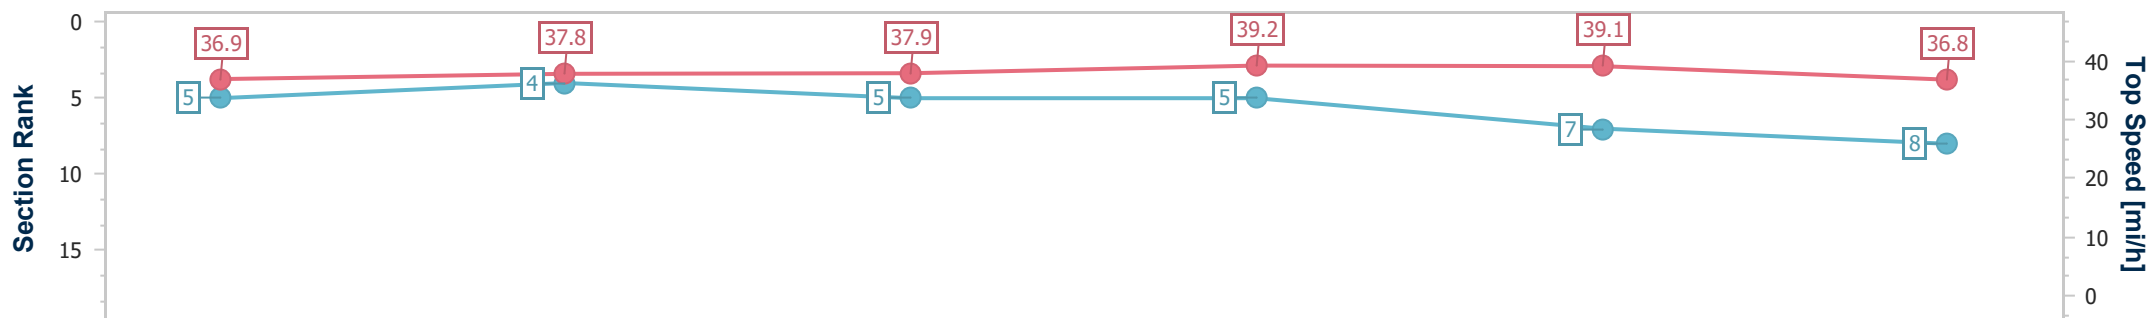

Horse Name	Art Power
Final Rank	8
Fastest Section Time (Section)	0:11.56 (3fur)
Top Speed [mi/h] (Section)	39.2 (3fur)
Race State	Finished

QIPCO British Champions Day
Race 2: Qipco British Champions Sprint Stakes (Group 1)
(British Champions Series) - 6F

15 October 2022 - 14:01

Track Rating: Good to soft, Weather: Overcast, Rail Position: True

Distance To Go	5fur	4fur	3fur	2fur	1fur	Finish							
Section Times	0:15.60 [5] (0:15.60)	0:27.78 [4] (0:12.18)	0:39.78 [5] (0:12.00)	0:51.34 [5] (0:11.56)	1:03.52 [7] (0:12.18)	1:16.77 (0:13.25)							
Average Speed [mi/h]	29.0	36.7	37.7	39.0	36.9	33.6							
Top Speed [mi/h]	36.9	37.8	37.9	39.2	39.1	36.8							
Avg. Dist. to Rail [m]	7.2	5.1	4.9	5.5	5.2	4.5							
Avg. Stride Freq. [Hz]	2.2	2.4	2.4	2.5	2.5	2.4							
Avg. Stride Length [m]	5.8	6.8	7.0	6.9	6.5	6.3							

- [ ] Ranking at each section and finish
- -.-.- No data available at this section
- NA No data available