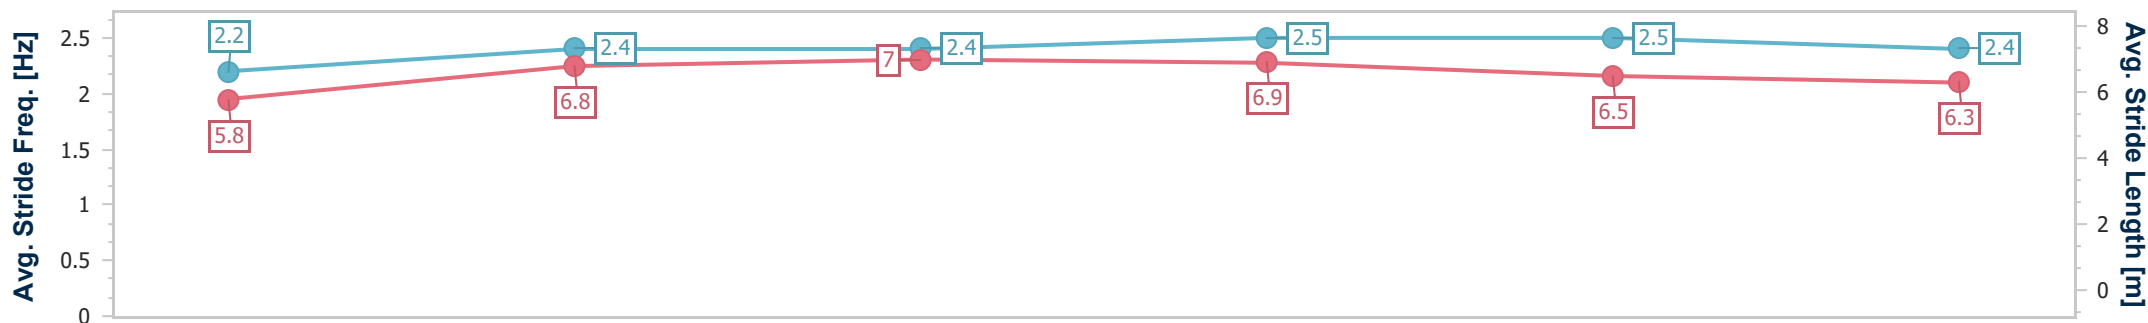

Horse Name	Art Power
Final Rank	8
Fastest Section Time (Section)	0:11.56 (3fur)
Top Speed [mi/h] (Section)	39.2 (3fur)
Race State	Finished

QIPCO British Champions Day
Race 2: Qipco British Champions Sprint Stakes (Group 1)
(British Champions Series) - 6F

15 October 2022 - 14:01

Track Rating: Good to soft, Weather: Overcast, Rail Position: True

Distance To Go	5fur	4fur	3fur	2fur	1fur	Finish							
Section Times	0:15.60 [5] (0:15.60)	0:27.78 [4] (0:12.18)	0:39.78 [5] (0:12.00)	0:51.34 [5] (0:11.56)	1:03.52 [7] (0:12.18)	1:16.77 (0:13.25)							
Average Speed [mi/h]	29.0	36.7	37.7	39.0	36.9	33.6							
Top Speed [mi/h]	36.9	37.8	37.9	39.2	39.1	36.8							
Avg. Dist. to Rail [m]	7.2	5.1	4.9	5.5	5.2	4.5							
Avg. Stride Freq. [Hz]	2.2	2.4	2.4	2.5	2.5	2.4							
Avg. Stride Length [m]	5.8	6.8	7.0	6.9	6.5	6.3							

- [ ] Ranking at each section and finish
- -.-.- No data available at this section
- NA No data available