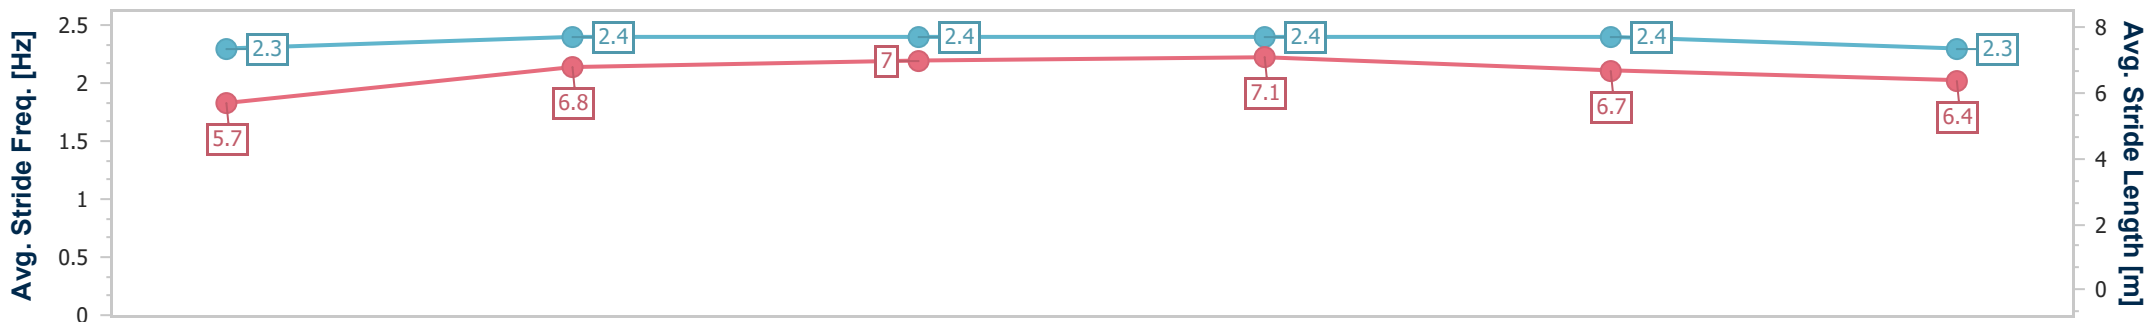

Horse Name	Go Bears Go
Final Rank	9
Fastest Section Time (Section)	0:11.63 (3fur)
Top Speed [mi/h] (Section)	39.0 (3fur)
Race State	Finished

QIPCO British Champions Day
Race 2: Qipco British Champions Sprint Stakes (Group 1)
(British Champions Series) - 6F

15 October 2022 - 14:01

Track Rating: Good to soft, Weather: Overcast, Rail Position: True

Distance To Go	5fur	4fur	3fur	2fur	1fur	Finish							
Section Times	0:15.38 [1] (0:15.38)	0:27.57 [1] (0:12.19)	0:39.62 [2] (0:12.05)	0:51.25 [4] (0:11.63)	1:03.64 [9] (0:12.39)	1:16.94 (0:13.30)							
Average Speed [mi/h]	29.4	37.0	37.4	38.8	36.4	33.5							
Top Speed [mi/h]	36.8	37.9	37.8	39.0	38.9	36.1							
Avg. Dist. to Rail [m]	7.1	3.7	3.2	4.2	5.1	4.0							
Avg. Stride Freq. [Hz]	2.3	2.4	2.4	2.4	2.4	2.3							
Avg. Stride Length [m]	5.7	6.8	7.0	7.1	6.7	6.4							

- [ ] Ranking at each section and finish
- -.-.- No data available at this section
- NA No data available