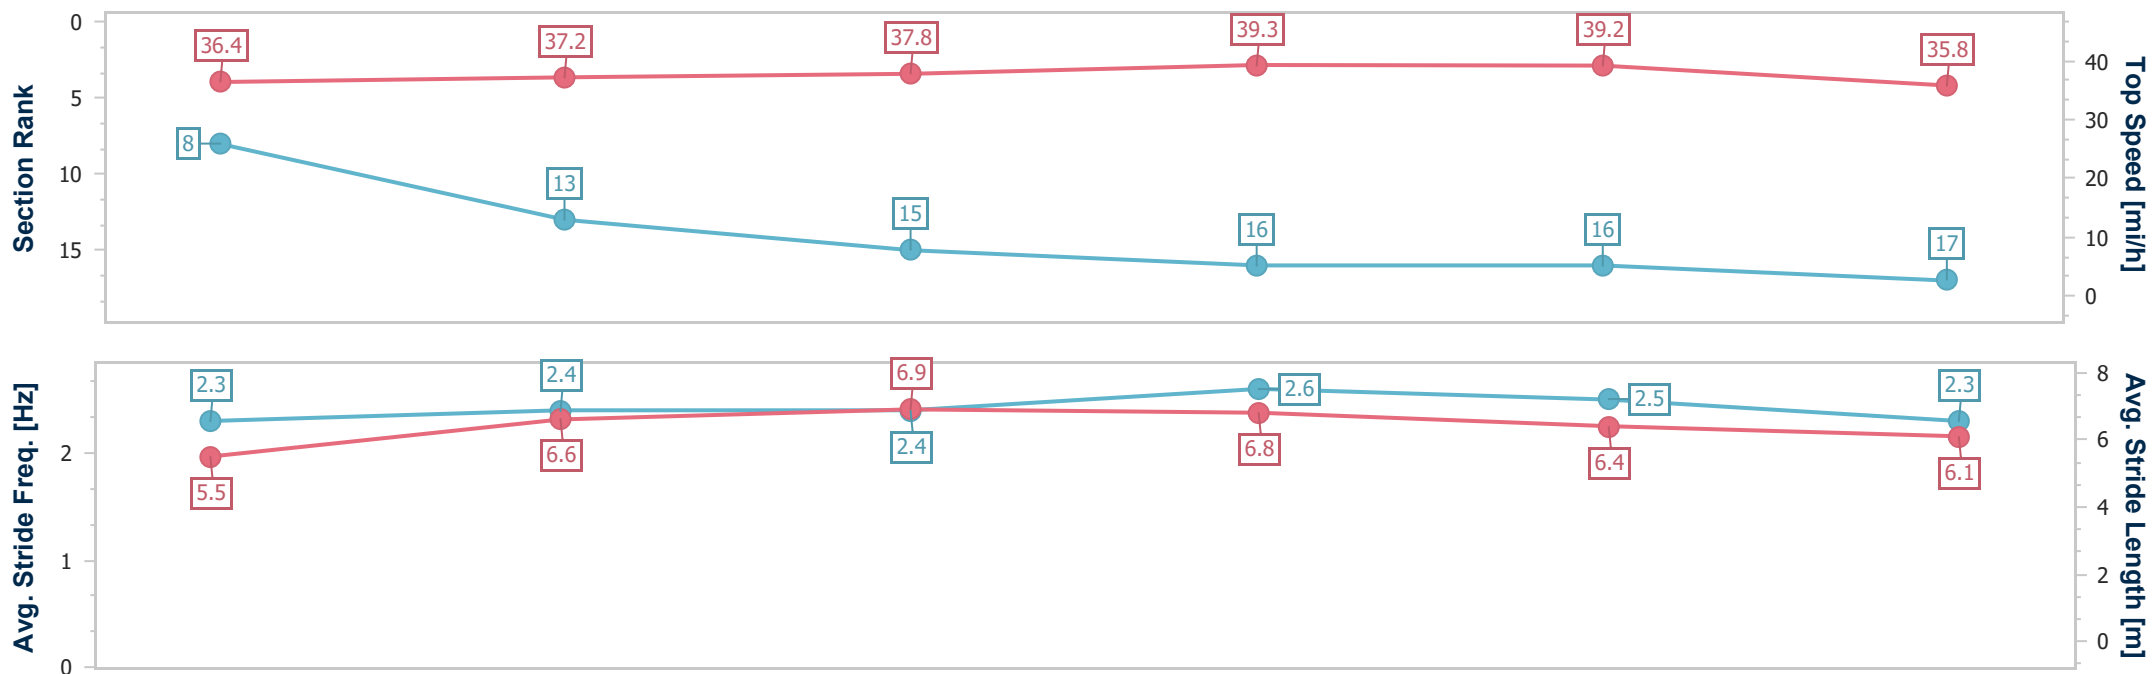

Horse Name	Garrus
Final Rank	17
Fastest Section Time (Section)	0:11.55 (3fur)
Top Speed [mi/h] (Section)	39.3 (3fur)
Race State	Finished

QIPCO British Champions Day
Race 2: Qipco British Champions Sprint Stakes (Group 1)
(British Champions Series) - 6F

15 October 2022 - 14:01

Track Rating: Good to soft, Weather: Overcast, Rail Position: True

Distance To Go	5fur	4fur	3fur	2fur	1fur	Finish							
Section Times	0:15.84 [8] (0:15.84)	0:28.22 [13] (0:12.38)	0:40.22 [15] (0:12.00)	0:51.77 [16] (0:11.55)	1:04.22 [16] (0:12.45)	1:18.39 (0:14.17)							
Average Speed [mi/h]	28.6	36.3	37.5	39.0	36.2	31.5							
Top Speed [mi/h]	36.4	37.2	37.8	39.3	39.2	35.8							
Avg. Dist. to Rail [m]	5.6	3.7	4.2	5.7	7.2	6.5							
Avg. Stride Freq. [Hz]	2.3	2.4	2.4	2.6	2.5	2.3							
Avg. Stride Length [m]	5.5	6.6	6.9	6.8	6.4	6.1							

- [ ] Ranking at each section and finish
- -.-.- No data available at this section
- NA No data available