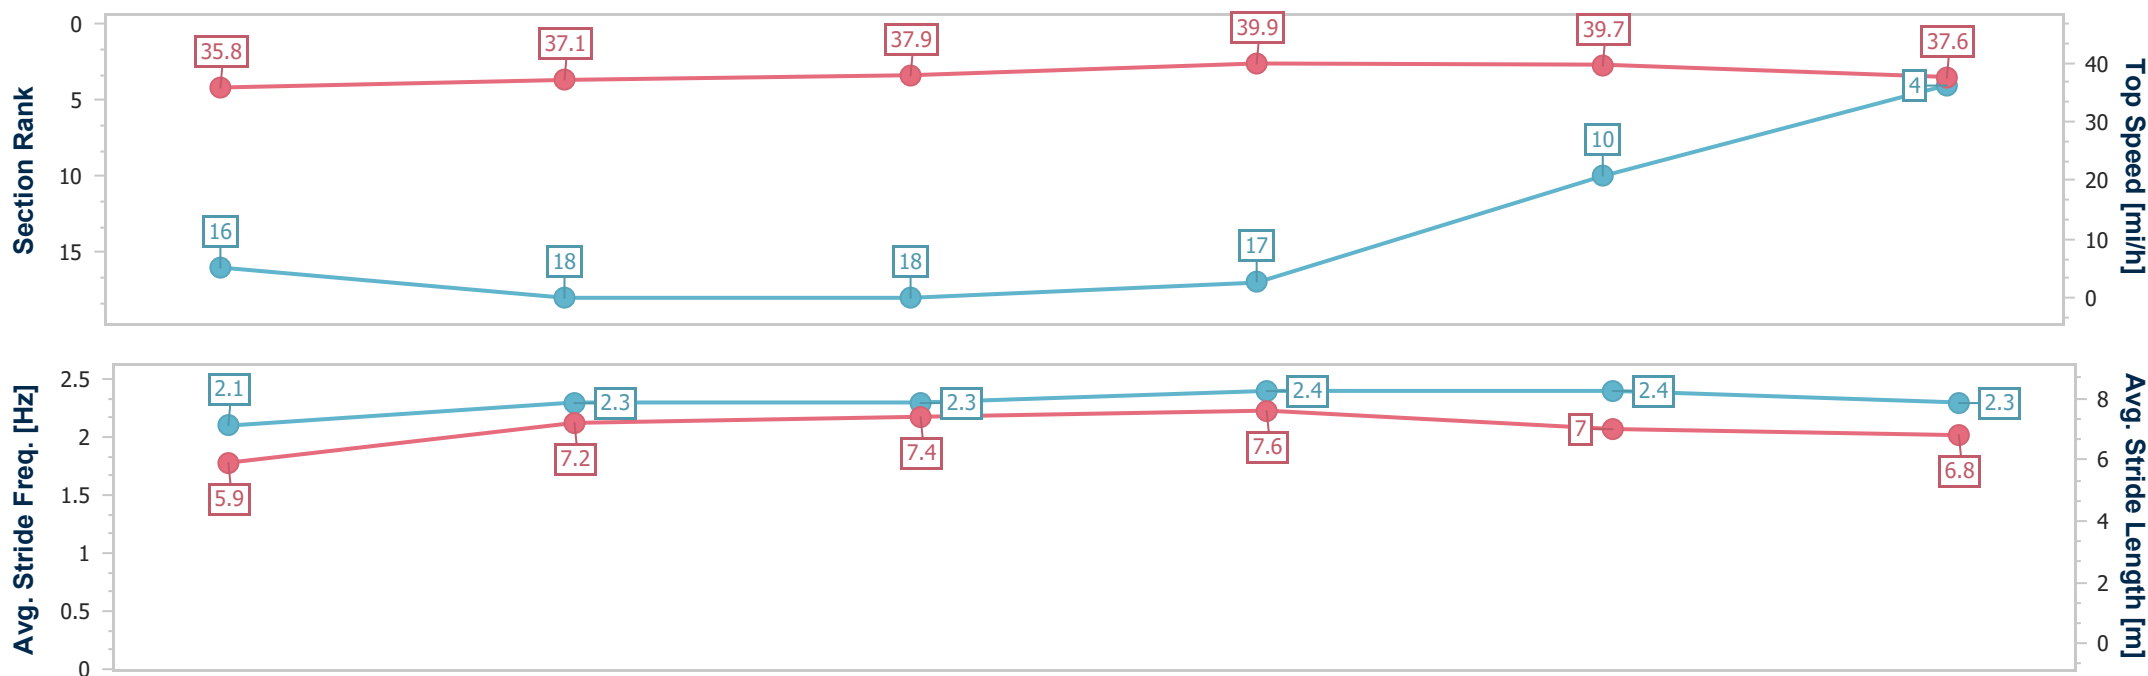

Horse Name	Rohaan
Final Rank	4
Fastest Section Time (Section)	0:11.38 (3fur)
Top Speed [mi/h] (Section)	39.9 (3fur)
Race State	Finished

QIPCO British Champions Day
Race 2: Qipco British Champions Sprint Stakes (Group 1)
(British Champions Series) - 6F

15 October 2022 - 14:01

Track Rating: Good to soft, Weather: Overcast, Rail Position: True

Distance To Go	5fur	4fur	3fur	2fur	1fur	Finish
Section Times	0:16.05 [16] (0:16.05)	0:28.46 [18] (0:12.41)	0:40.41 [18] (0:11.95)	0:51.79 [17] (0:11.38)	1:03.72 [10] (0:11.93)	1:16.46 (0:12.74)
Average Speed [mi/h]	28.1	36.4	37.5	39.8	37.7	35.0
Top Speed [mi/h]	35.8	37.1	37.9	39.9	39.7	37.6
Avg. Dist. to Rail [m]	6.2	4.8	5.1	5.9	7.7	8.3
Avg. Stride Freq. [Hz]	2.1	2.3	2.3	2.4	2.4	2.3
Avg. Stride Length [m]	5.9	7.2	7.4	7.6	7.0	6.8

- [ ] Ranking at each section and finish
- -.-.- No data available at this section
- NA No data available