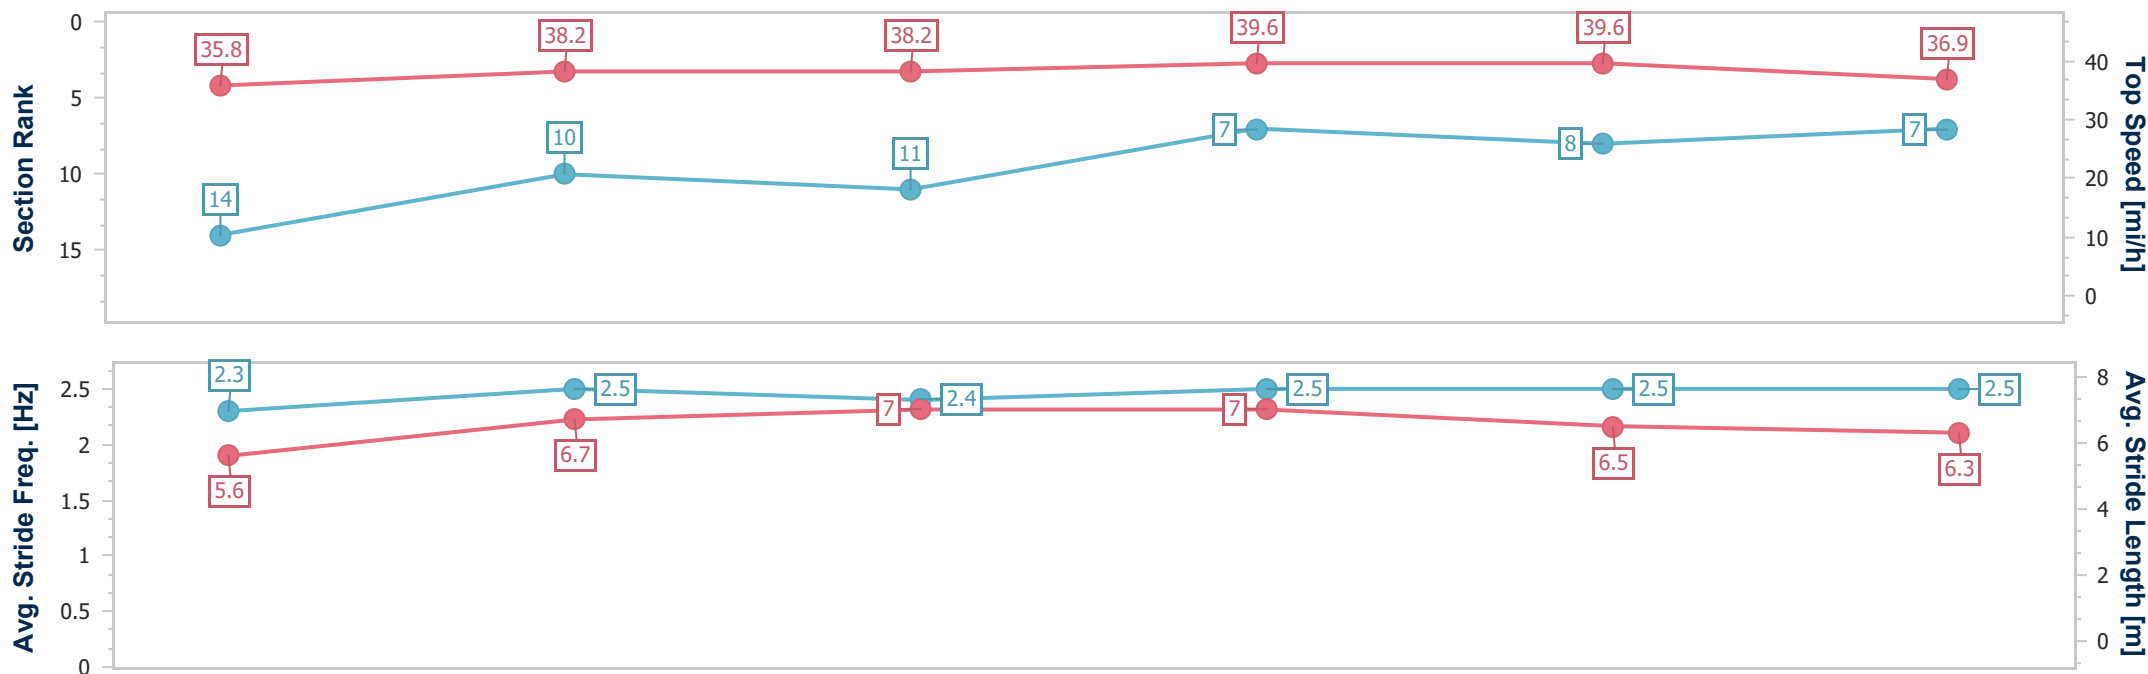

Horse Name	Perfect Power
Final Rank	7
Fastest Section Time (Section)	0:11.42 (3fur)
Top Speed [mi/h] (Section)	39.6 (3fur)
Race State	Finished

QIPCO British Champions Day
Race 2: Qipco British Champions Sprint Stakes (Group 1)
(British Champions Series) - 6F

15 October 2022 - 14:01

Track Rating: Good to soft, Weather: Overcast, Rail Position: True

Distance To Go	5fur	4fur	3fur	2fur	1fur	Finish							
Section Times	0:16.00 [14] (0:16.00)	0:28.10 [10] (0:12.10)	0:39.99 [11] (0:11.89)	0:51.41 [7] (0:11.42)	1:03.55 [8] (0:12.14)	1:16.49 (0:12.94)							
Average Speed [mi/h]	28.3	37.2	37.9	39.3	36.9	34.6							
Top Speed [mi/h]	35.8	38.2	38.2	39.6	39.6	36.9							
Avg. Dist. to Rail [m]	14.0	16.1	15.8	15.6	17.4	15.4							
Avg. Stride Freq. [Hz]	2.3	2.5	2.4	2.5	2.5	2.5							
Avg. Stride Length [m]	5.6	6.7	7.0	7.0	6.5	6.3							

- [ ] Ranking at each section and finish
- -.-.-.- No data available at this section
- NA No data available