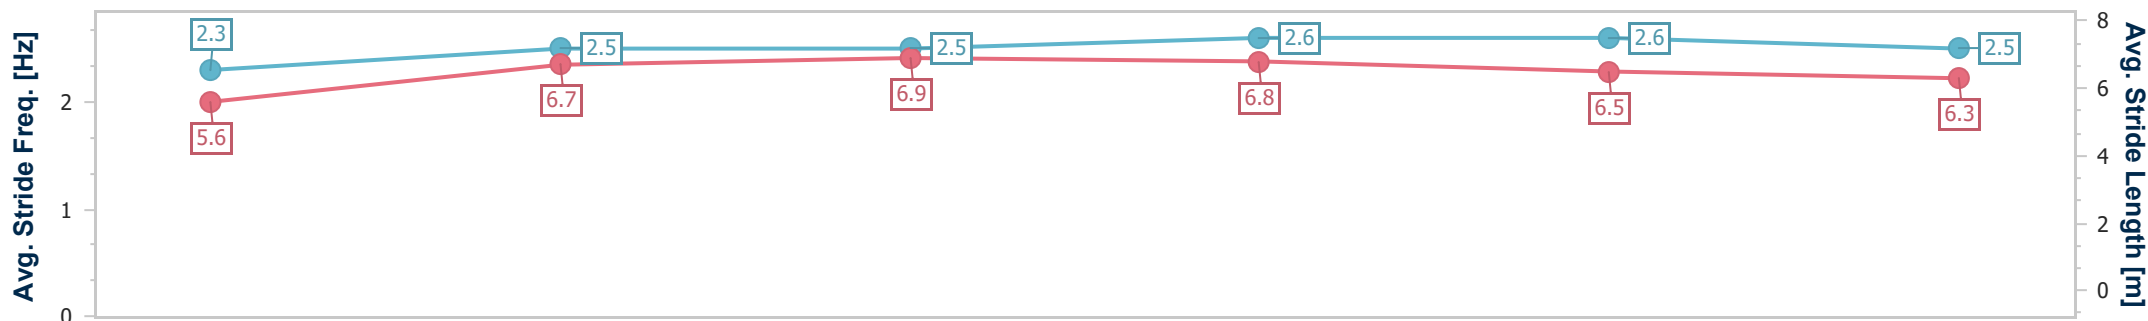

Horse Name	Kinross
Final Rank	1
Fastest Section Time (Section)	0:11.36 (3fur)
Top Speed [mi/h] (Section)	39.9 (3fur)
Race State	Finished

QIPCO British Champions Day
Race 2: Qipco British Champions Sprint Stakes (Group 1)
(British Champions Series) - 6F

15 October 2022 - 14:01

Track Rating: Good to soft, Weather: Overcast, Rail Position: True

Distance To Go	5fur	4fur	3fur	2fur	1fur	Finish							
Section Times	0:15.86 [9] (0:15.86)	0:27.93 [8] (0:12.07)	0:39.84 [6] (0:11.91)	0:51.20 [2] (0:11.36)	1:03.09 [1] (0:11.89)	1:15.70 (0:12.61)							
Average Speed [mi/h]	28.5	37.2	37.9	39.4	38.1	35.3							
Top Speed [mi/h]	36.4	38.3	38.3	39.9	39.9	37.9							
Avg. Dist. to Rail [m]	17.9	17.0	16.0	14.5	14.5	13.0							
Avg. Stride Freq. [Hz]	2.3	2.5	2.5	2.6	2.6	2.5							
Avg. Stride Length [m]	5.6	6.7	6.9	6.8	6.5	6.3							

- [ ] Ranking at each section and finish
- -.-.- No data available at this section
- NA No data available