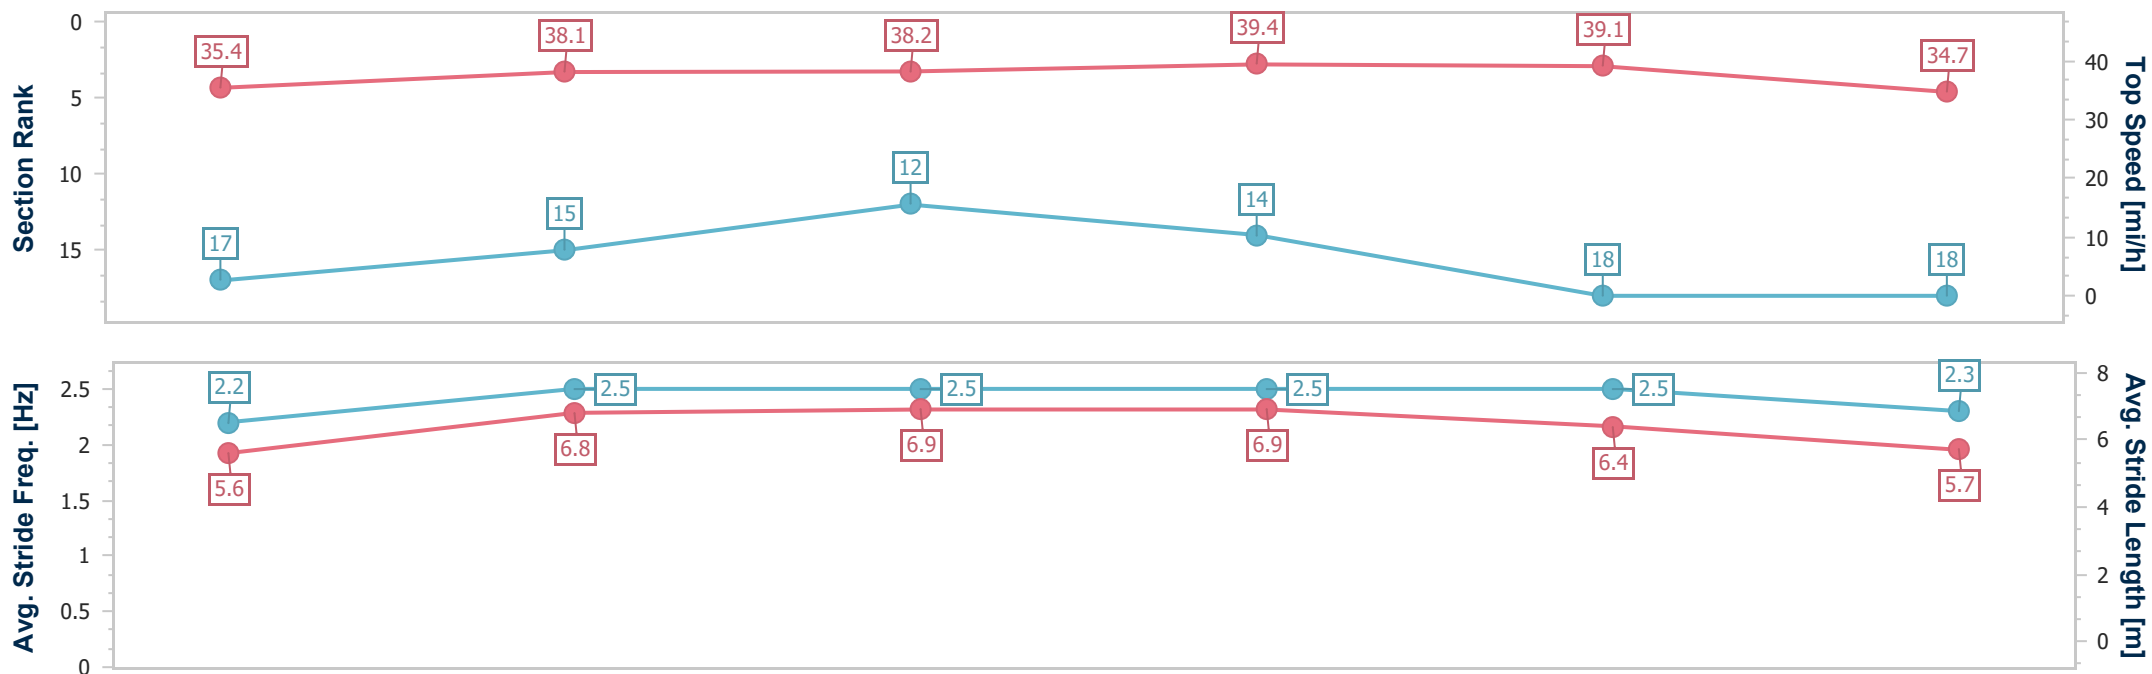

Horse Name	Castle Star
Final Rank	18
Fastest Section Time (Section)	0:11.53 (3fur)
Top Speed [mi/h] (Section)	39.4 (3fur)
Race State	Finished

QIPCO British Champions Day
Race 2: Qipco British Champions Sprint Stakes (Group 1)
(British Champions Series) - 6F

15 October 2022 - 14:01

Track Rating: Good to soft, Weather: Overcast, Rail Position: True

Distance To Go	5fur	4fur	3fur	2fur	1fur	Finish
Section Times	0:16.26 [17] (0:16.26)	0:28.33 [15] (0:12.07)	0:40.15 [12] (0:11.82)	0:51.68 [14] (0:11.53)	1:04.49 [18] (0:12.81)	1:19.66 (0:15.17)
Average Speed [mi/h]	27.7	37.5	38.1	39.1	35.1	29.3
Top Speed [mi/h]	35.4	38.1	38.2	39.4	39.1	34.7
Avg. Dist. to Rail [m]	17.3	16.7	16.5	16.4	17.4	18.9
Avg. Stride Freq. [Hz]	2.2	2.5	2.5	2.5	2.5	2.3
Avg. Stride Length [m]	5.6	6.8	6.9	6.9	6.4	5.7

- [ ] Ranking at each section and finish
- -.-.- No data available at this section
- NA No data available