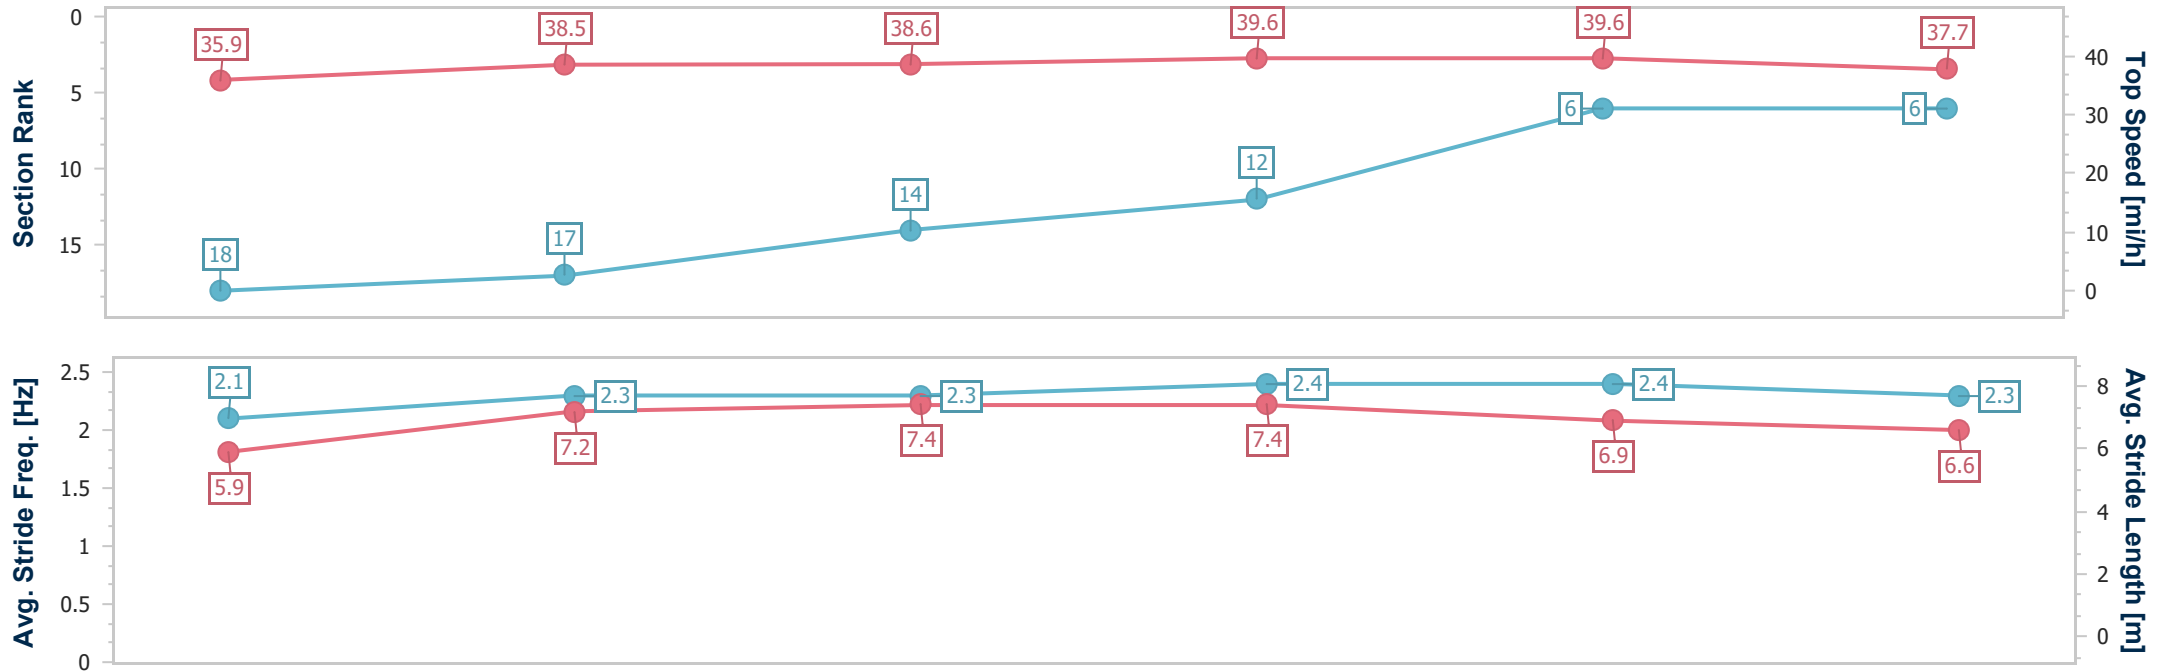

Horse Name	Vadream
Final Rank	6
Fastest Section Time (Section)	0:11.40 (3fur)
Top Speed [mi/h] (Section)	39.6 (3fur)
Race State	Finished

QIPCO British Champions Day
Race 2: Qipco British Champions Sprint Stakes (Group 1)
(British Champions Series) - 6F

15 October 2022 - 14:01

Track Rating: Good to soft, Weather: Overcast, Rail Position: True

Distance To Go	5fur	4fur	3fur	2fur	1fur	Finish								
Section Times	0:16.41 [18] (0:16.41)	0:28.46 [17] (0:12.05)	0:40.19 [14] (0:11.73)	0:51.59 [12] (0:11.40)	1:03.51 [6] (0:11.92)	1:16.44 (0:12.93)								
Average Speed [mi/h]	27.5	37.3	38.4	39.5	37.7	34.5								
Top Speed [mi/h]	35.9	38.5	38.6	39.6	39.6	37.7								
Avg. Dist. to Rail [m]	17.0	15.7	15.5	15.5	17.6	14.7								
Avg. Stride Freq. [Hz]	2.1	2.3	2.3	2.4	2.4	2.3								
Avg. Stride Length [m]	5.9	7.2	7.4	7.4	6.9	6.6								

- [ ] Ranking at each section and finish
- -.-.- No data available at this section
- NA No data available