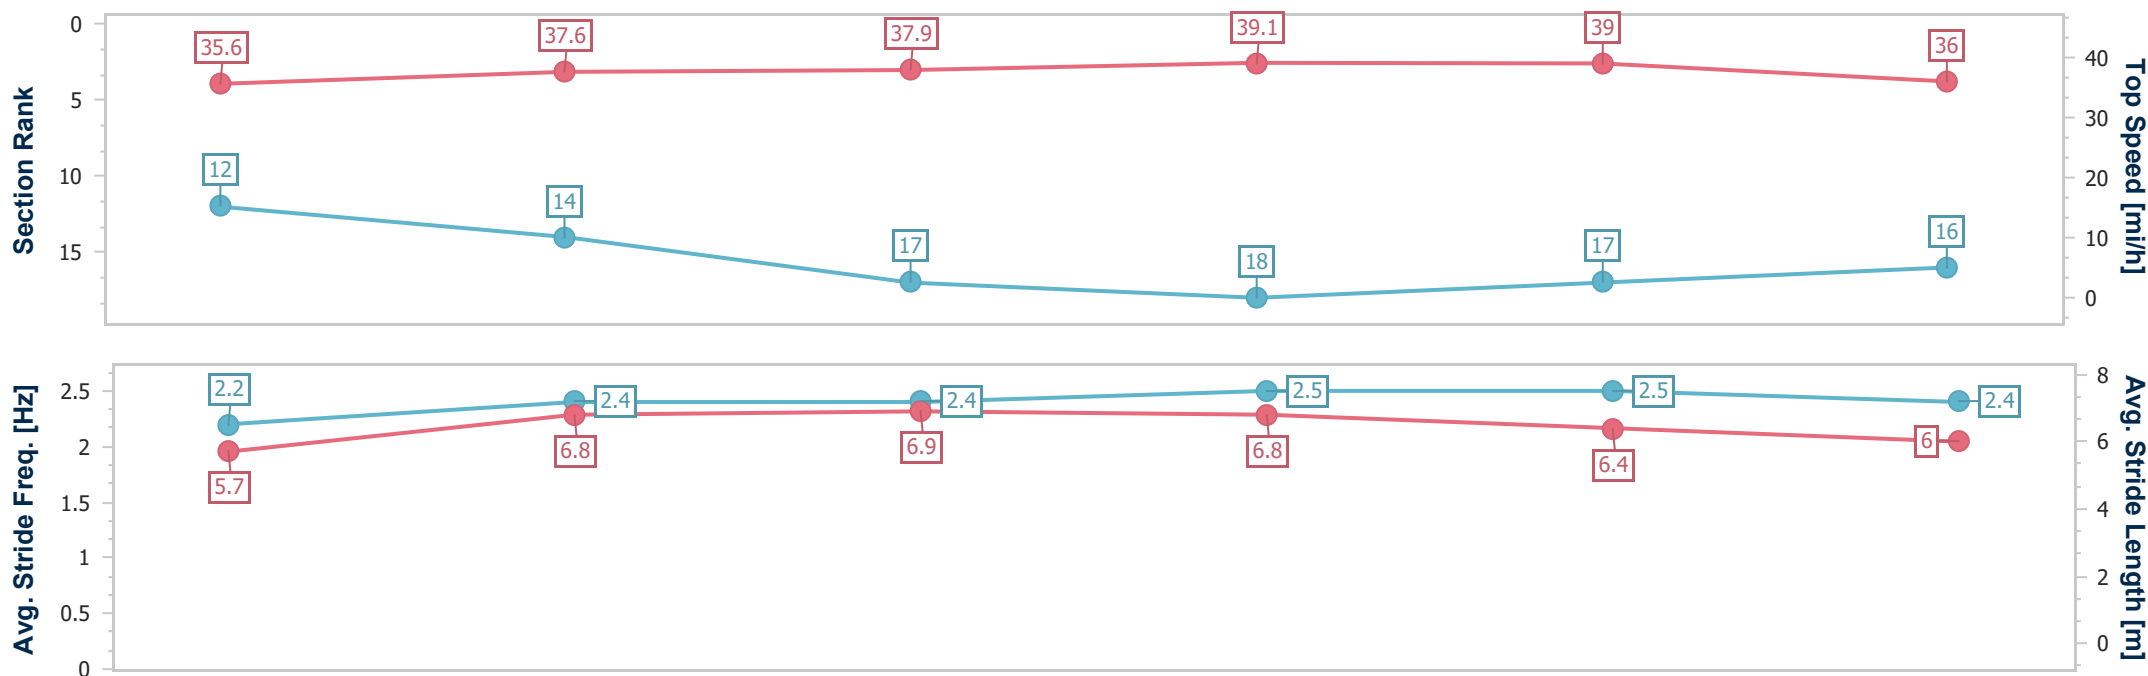

Horse Name	Gulliver
Final Rank	16
Fastest Section Time (Section)	0:11.63 (3fur)
Top Speed [mi/h] (Section)	39.1 (3fur)
Race State	Finished

QIPCO British Champions Day
Race 2: Qipco British Champions Sprint Stakes (Group 1)
(British Champions Series) - 6F

15 October 2022 - 14:01

Track Rating: Good to soft, Weather: Overcast, Rail Position: True

Distance To Go	5fur	4fur	3fur	2fur	1fur	Finish
Section Times	0:15.97 [12] (0:15.97)	0:28.32 [14] (0:12.35)	0:40.33 [17] (0:12.01)	0:51.96 [18] (0:11.63)	1:04.42 [17] (0:12.46)	1:18.34 (0:13.92)
Average Speed [mi/h]	28.3	36.6	37.7	38.7	36.1	32.1
Top Speed [mi/h]	35.6	37.6	37.9	39.1	39.0	36.0
Avg. Dist. to Rail [m]	8.7	4.9	5.4	7.1	9.6	9.0
Avg. Stride Freq. [Hz]	2.2	2.4	2.4	2.5	2.5	2.4
Avg. Stride Length [m]	5.7	6.8	6.9	6.8	6.4	6.0

- [ ] Ranking at each section and finish
- -.-.- No data available at this section
- NA No data available