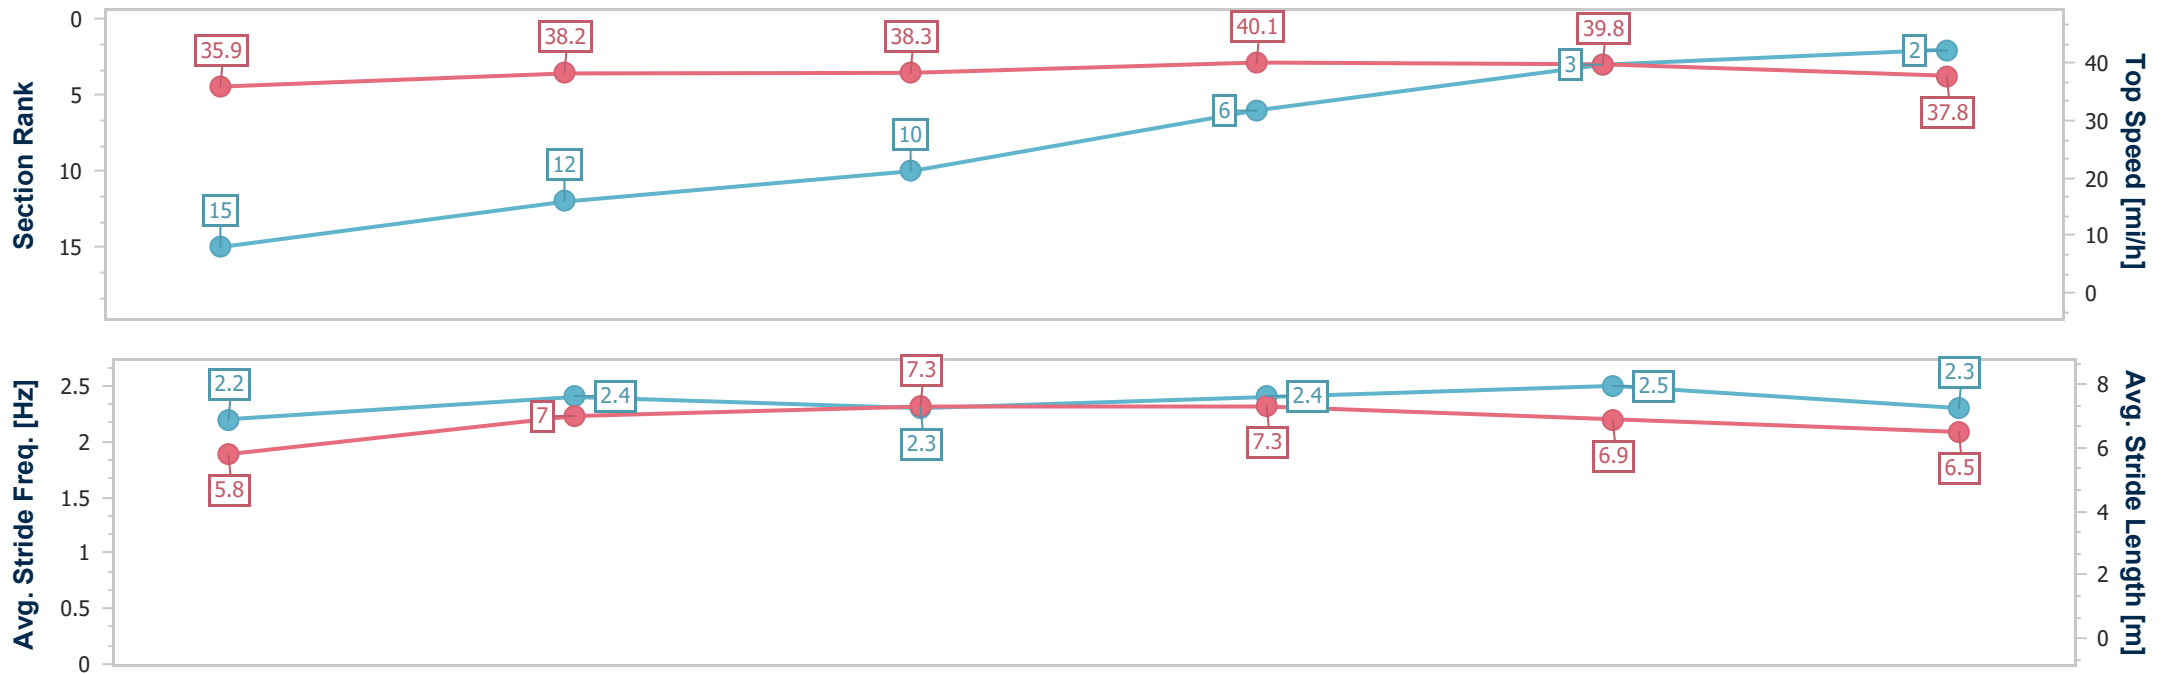

Horse Name	Run To Freedom
Final Rank	2
Fastest Section Time (Section)	0:11.41 (3fur)
Top Speed [mi/h] (Section)	40.1 (3fur)
Race State	Finished

QIPCO British Champions Day
Race 2: Qipco British Champions Sprint Stakes (Group 1)
(British Champions Series) - 6F

15 October 2022 - 14:01

Track Rating: Good to soft, Weather: Overcast, Rail Position: True

Distance To Go	5fur	4fur	3fur	2fur	1fur	Finish								
Section Times	0:16.04 [15] (0:16.04)	0:28.14 [12] (0:12.10)	0:39.98 [10] (0:11.84)	0:51.39 [6] (0:11.41)	1:03.34 [3] (0:11.95)	1:16.27 (0:12.93)								
Average Speed [mi/h]	28.3	37.3	38.1	39.5	37.7	34.4								
Top Speed [mi/h]	35.9	38.2	38.3	40.1	39.8	37.8								
Avg. Dist. to Rail [m]	15.5	17.2	17.1	18.1	20.6	18.3								
Avg. Stride Freq. [Hz]	2.2	2.4	2.3	2.4	2.5	2.3								
Avg. Stride Length [m]	5.8	7.0	7.3	7.3	6.9	6.5								

- [ ] Ranking at each section and finish
- -.-.-.- No data available at this section
- NA No data available