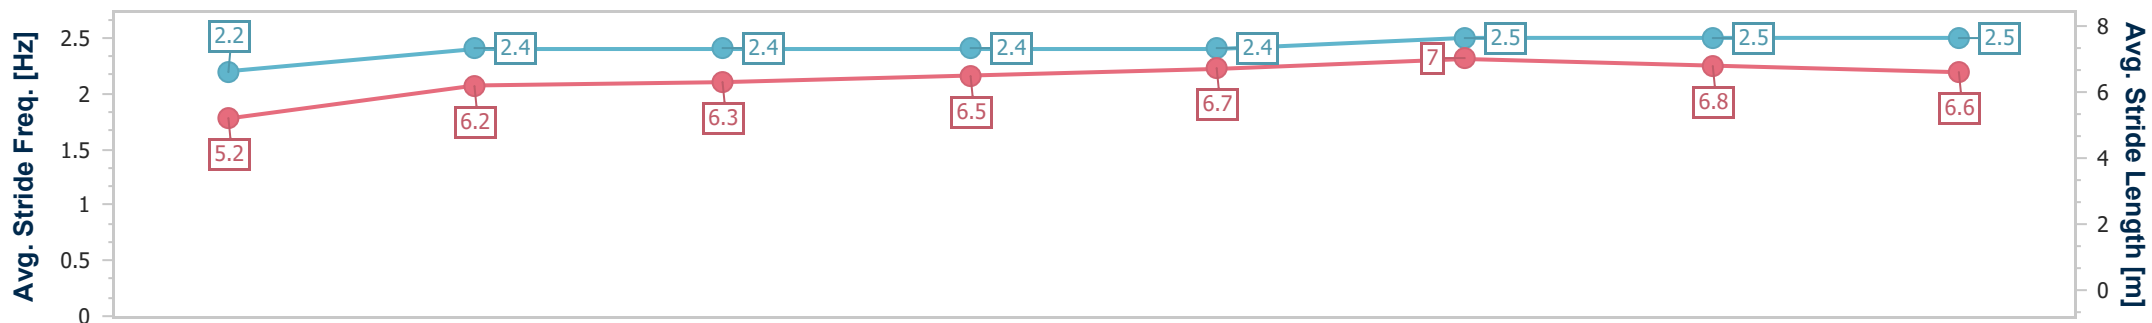

Horse Name	Bayside Boy
Final Rank	1
Fastest Section Time (Section)	0:11.59 (3fur)
Top Speed [mi/h] (Section)	39.2 (2fur)
Race State	Finished

QIPCO British Champions Day
Race 4: Queen Elizabeth II Stakes (Sponsored By Qipco)
(Group 1) (British Champions Mile) (Str) - 1M

15 October 2022 - 15:21

Track Rating: Good to soft, Weather: Overcast, Rail Position: True

Distance To Go	7fur	6fur	5fur	4fur	3fur	2fur	1fur	Finish					
Section Times	0:17.82 [8] (0:17.82)	0:31.55 [8] (0:13.73)	0:44.88 [8] (0:13.33)	0:57.68 [8] (0:12.80)	1:10.30 [9] (0:12.62)	1:21.89 [7] (0:11.59)	1:33.60 [4] (0:11.71)	1:45.68 (0:12.08)					
Average Speed [mi/h]	25.3	33.0	33.7	35.2	35.6	38.9	38.6	36.8					
Top Speed [mi/h]	32.6	33.3	33.9	35.4	35.8	39.0	39.2	38.4					
Avg. Dist. to Rail [m]	6.8	8.9	10.0	10.7	11.5	11.5	10.6	10.6					
Avg. Stride Freq. [Hz]	2.2	2.4	2.4	2.4	2.4	2.5	2.5	2.5					
Avg. Stride Length [m]	5.2	6.2	6.3	6.5	6.7	7.0	6.8	6.6					

- [ ] Ranking at each section and finish
- -.-.-.- No data available at this section
- NA No data available