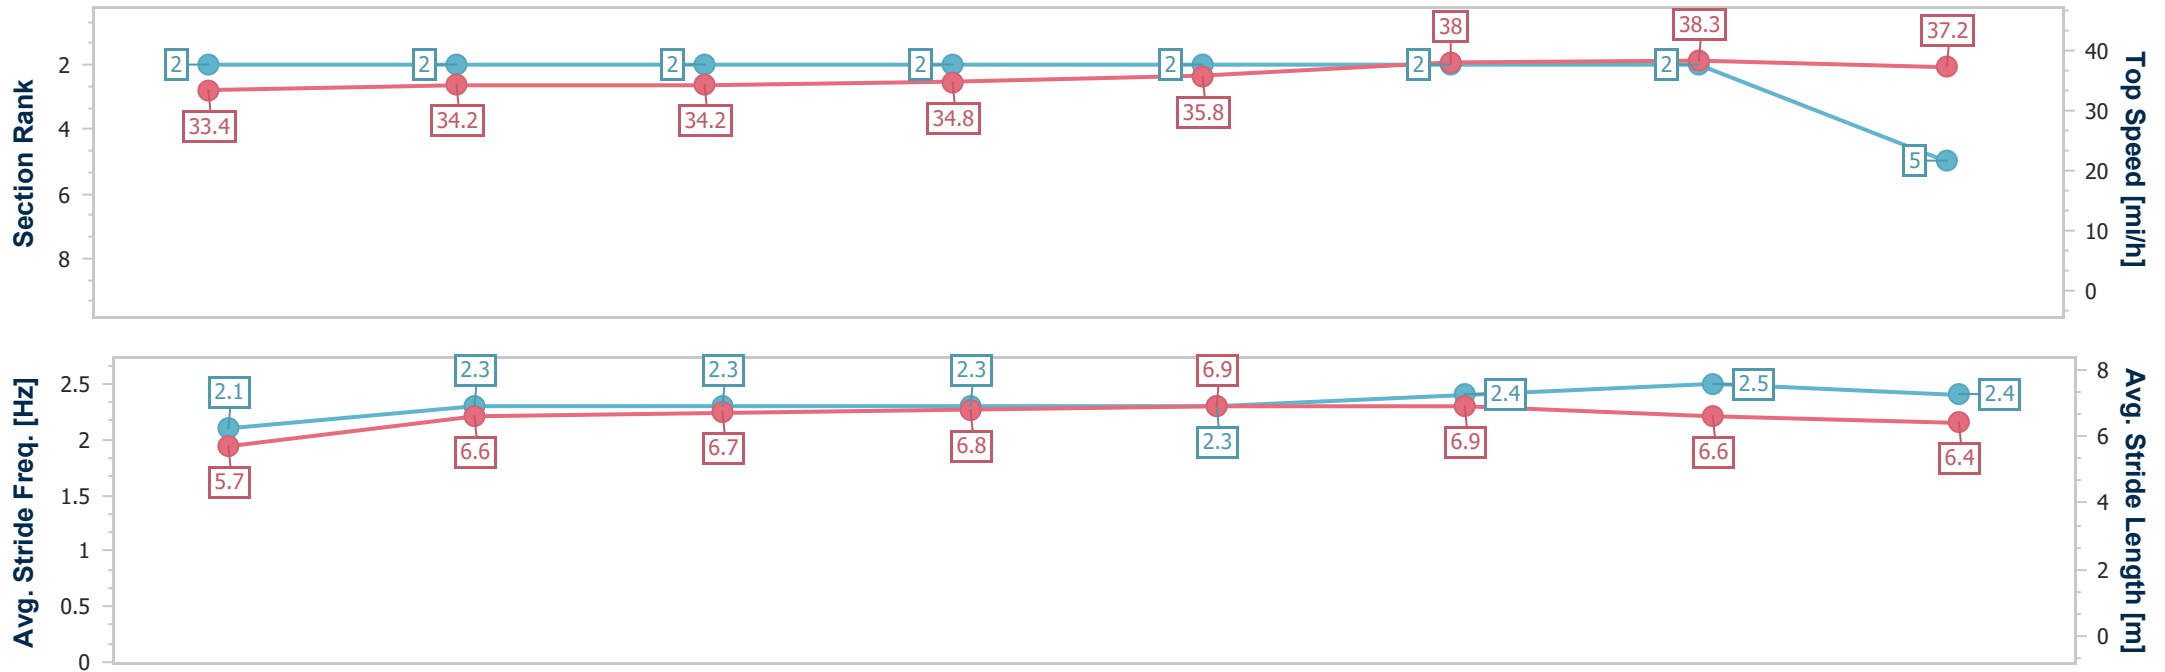

Horse Name	El Drama
Final Rank	5
Fastest Section Time (Section)	0:11.89 (3fur)
Top Speed [mi/h] (Section)	38.3 (2fur)
Race State	Finished

QIPCO British Champions Day
Race 4: Queen Elizabeth II Stakes (Sponsored By Qipco)
(Group 1) (British Champions Mile) (Str) - 1M

15 October 2022 - 15:21

Track Rating: Good to soft, Weather: Overcast, Rail Position: True

Distance To Go	7fur	6fur	5fur	4fur	3fur	2fur	1fur	Finish					
Section Times	0:16.96 [2] (0:16.96)	0:30.44 [2] (0:13.48)	0:43.73 [2] (0:13.29)	0:56.73 [2] (0:13.00)	1:09.40 [2] (0:12.67)	1:21.29 [2] (0:11.89)	1:33.36 [2] (0:12.07)	1:46.26 (0:12.90)					
Average Speed [mi/h]	26.6	33.3	33.9	34.6	35.6	37.7	37.3	34.5					
Top Speed [mi/h]	33.4	34.2	34.2	34.8	35.8	38.0	38.3	37.2					
Avg. Dist. to Rail [m]	5.1	9.2	10.3	11.0	11.3	11.2	11.5	12.8					
Avg. Stride Freq. [Hz]	2.1	2.3	2.3	2.3	2.3	2.4	2.5	2.4					
Avg. Stride Length [m]	5.7	6.6	6.7	6.8	6.9	6.9	6.6	6.4					

- [ ] Ranking at each section and finish
- -.-.-.- No data available at this section
- NA No data available