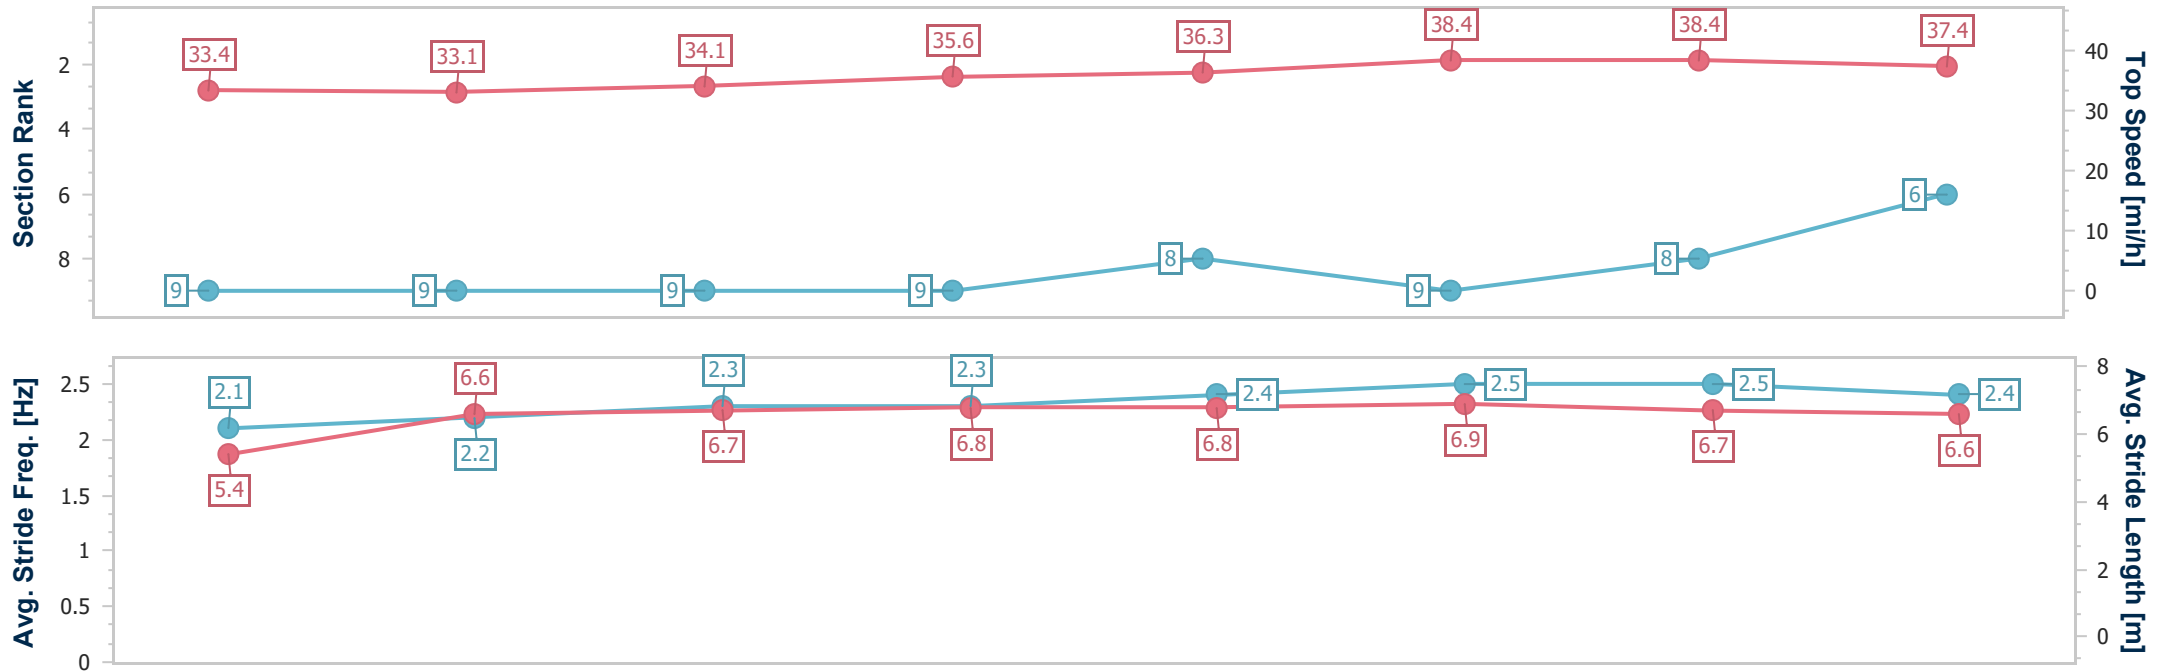

Horse Name	Inspiral
Final Rank	6
Fastest Section Time (Section)	0:11.75 (3fur)
Top Speed [mi/h] (Section)	38.4 (2fur)
Race State	Finished

QIPCO British Champions Day
Race 4: Queen Elizabeth II Stakes (Sponsored By Qipco)
(Group 1) (British Champions Mile) (Str) - 1M

15 October 2022 - 15:21

Track Rating: Good to soft, Weather: Overcast, Rail Position: True

Distance To Go	7fur	6fur	5fur	4fur	3fur	2fur	1fur	Finish					
Section Times	0:17.88 [9] (0:17.88)	0:31.73 [9] (0:13.85)	0:44.99 [9] (0:13.26)	0:57.75 [9] (0:12.76)	1:10.18 [8] (0:12.43)	1:21.93 [9] (0:11.75)	1:33.96 [8] (0:12.03)	1:46.62 (0:12.66)					
Average Speed [mi/h]	25.2	32.5	33.9	35.4	36.1	38.3	37.5	35.2					
Top Speed [mi/h]	33.4	33.1	34.1	35.6	36.3	38.4	38.4	37.4					
Avg. Dist. to Rail [m]	8.1	9.5	11.0	11.7	13.2	14.3	15.8	17.8					
Avg. Stride Freq. [Hz]	2.1	2.2	2.3	2.3	2.4	2.5	2.5	2.4					
Avg. Stride Length [m]	5.4	6.6	6.7	6.8	6.8	6.9	6.7	6.6					

- [ ] Ranking at each section and finish
- -.-.-.- No data available at this section
- NA No data available