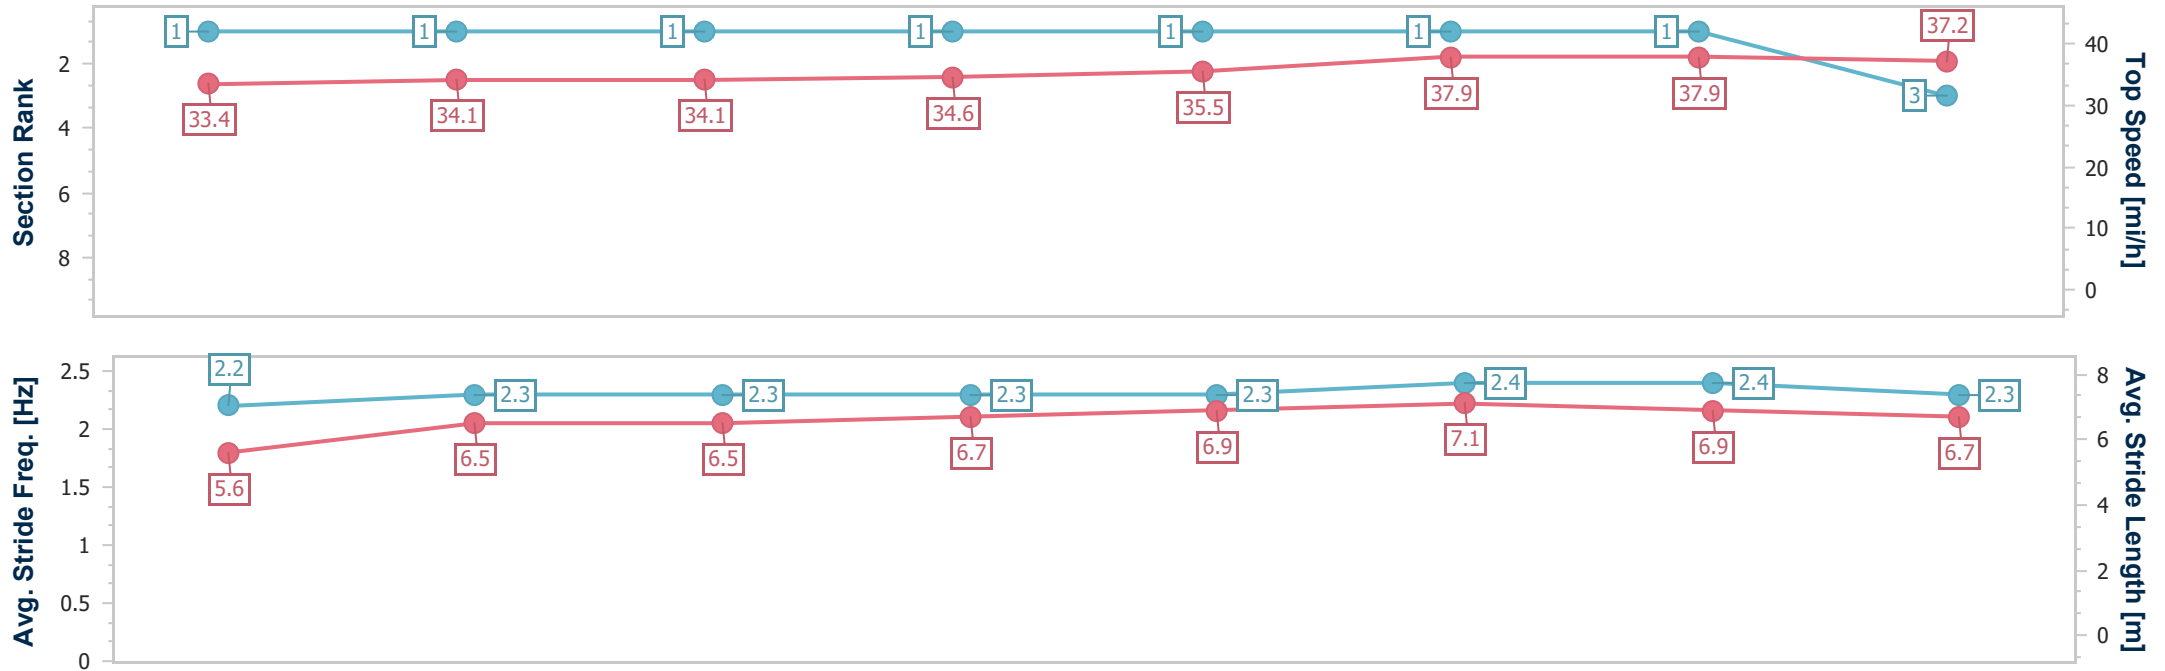

Horse Name	Jadoomi
Final Rank	3
Fastest Section Time (Section)	0:11.94 (3fur)
Top Speed [mi/h] (Section)	37.9 (2fur)
Race State	Finished

QIPCO British Champions Day
Race 4: Queen Elizabeth II Stakes (Sponsored By Qipco)
(Group 1) (British Champions Mile) (Str) - 1M

15 October 2022 - 15:21

Track Rating: Good to soft, Weather: Overcast, Rail Position: True

Distance To Go	7fur	6fur	5fur	4fur	3fur	2fur	1fur	Finish				
Section Times	0:16.80 [1] (0:16.80)	0:30.25 [1] (0:13.45)	0:43.51 [1] (0:13.26)	0:56.52 [1] (0:13.01)	1:09.19 [1] (0:12.67)	1:21.13 [1] (0:11.94)	1:33.23 [1] (0:12.10)	1:45.83 (0:12.60)				
Average Speed [mi/h]	27.0	33.5	34.0	34.6	35.5	37.7	37.2	35.4				
Top Speed [mi/h]	33.4	34.1	34.1	34.6	35.5	37.9	37.9	37.2				
Avg. Dist. to Rail [m]	5.9	9.8	10.4	11.1	11.4	10.7	10.7	12.3				
Avg. Stride Freq. [Hz]	2.2	2.3	2.3	2.3	2.3	2.4	2.4	2.3				
Avg. Stride Length [m]	5.6	6.5	6.5	6.7	6.9	7.1	6.9	6.7				

- [ ] Ranking at each section and finish
- -.-.-.- No data available at this section
- NA No data available