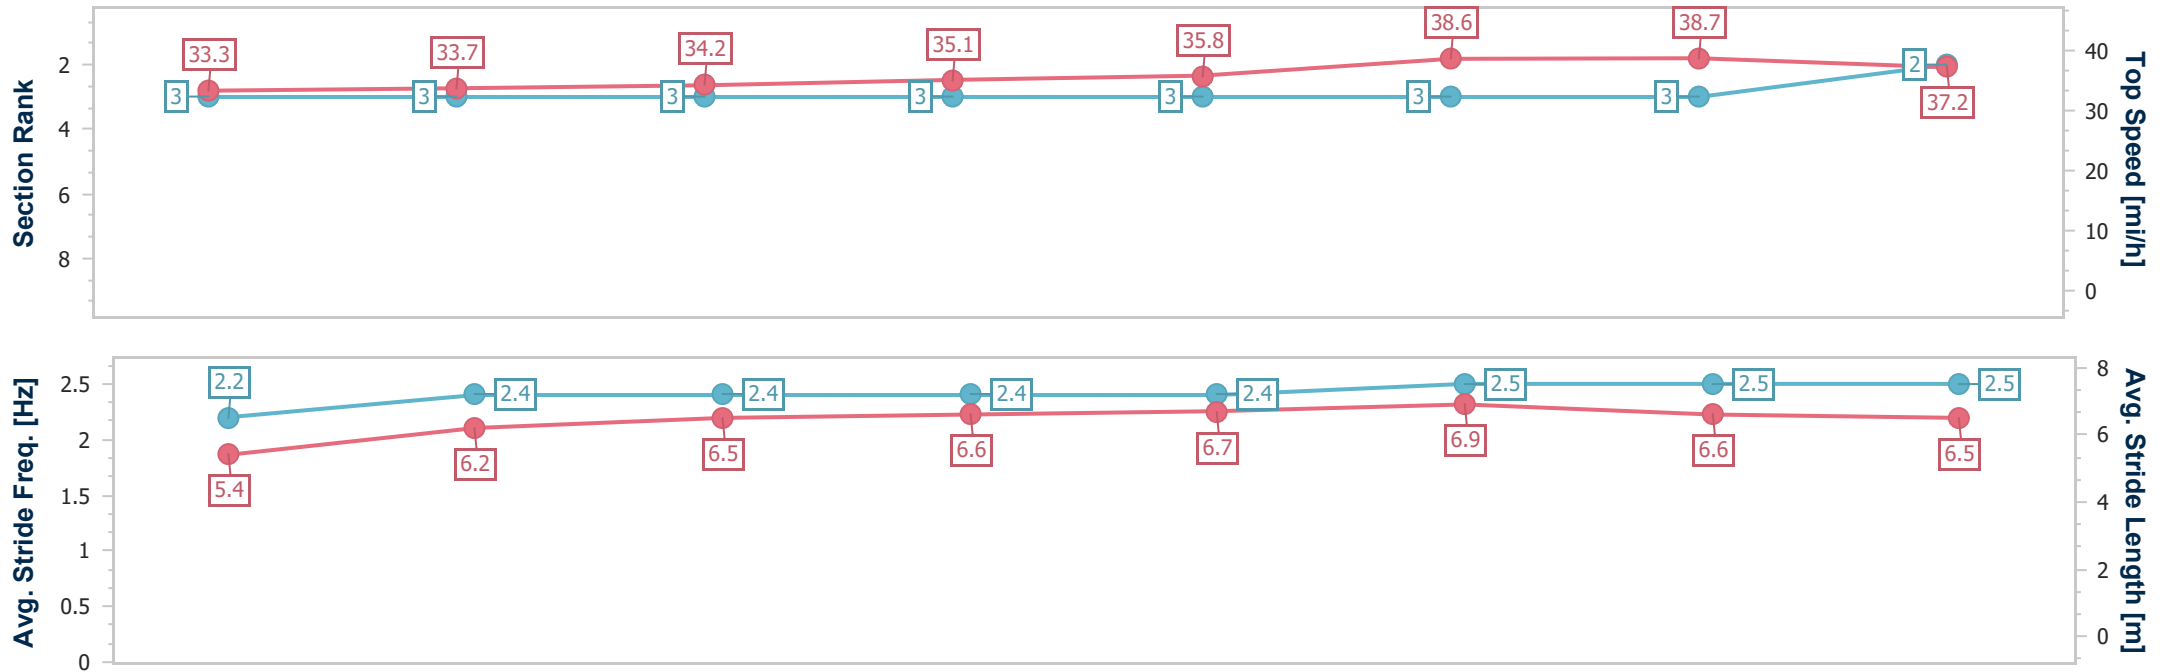

Horse Name	Modern Games
Final Rank	2
Fastest Section Time (Section)	0:11.72 (3fur)
Top Speed [mi/h] (Section)	38.7 (2fur)
Race State	Finished

QIPCO British Champions Day
Race 4: Queen Elizabeth II Stakes (Sponsored By Qipco)
(Group 1) (British Champions Mile) (Str) - 1M

15 October 2022 - 15:21

Track Rating: Good to soft, Weather: Overcast, Rail Position: True

Distance To Go	7fur	6fur	5fur	4fur	3fur	2fur	1fur	Finish					
Section Times	0:17.06 [3] (0:17.06)	0:30.74 [3] (0:13.68)	0:44.01 [3] (0:13.27)	0:56.95 [3] (0:12.94)	1:09.58 [3] (0:12.63)	1:21.30 [3] (0:11.72)	1:33.37 [3] (0:12.07)	1:45.80 (0:12.43)					
Average Speed [mi/h]	26.5	32.9	34.0	34.8	35.6	38.5	37.2	35.9					
Top Speed [mi/h]	33.3	33.7	34.2	35.1	35.8	38.6	38.7	37.2					
Avg. Dist. to Rail [m]	8.2	9.4	10.2	10.9	11.5	11.9	11.8	12.9					
Avg. Stride Freq. [Hz]	2.2	2.4	2.4	2.4	2.4	2.5	2.5	2.5					
Avg. Stride Length [m]	5.4	6.2	6.5	6.6	6.7	6.9	6.6	6.5					

- [ ] Ranking at each section and finish
- -.-.-.- No data available at this section
- NA No data available