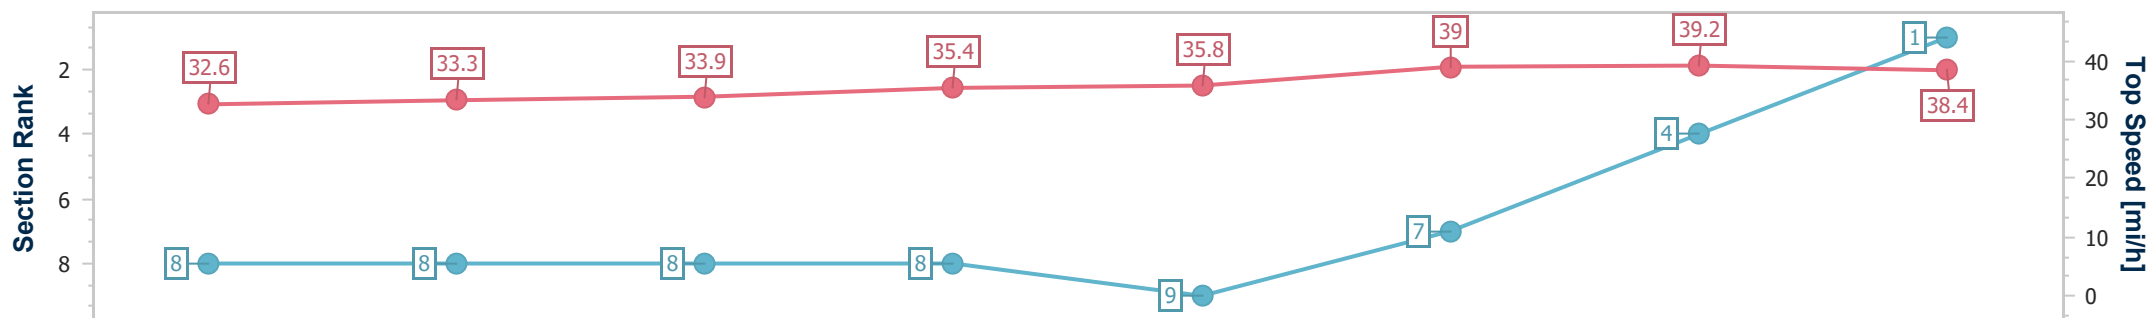

Horse Name	Bayside Boy
Final Rank	1
Fastest Section Time (Section)	0:11.59 (3fur)
Top Speed [mi/h] (Section)	39.2 (2fur)
Race State	Finished

QIPCO British Champions Day
Race 4: Queen Elizabeth II Stakes (Sponsored By Qipco)
(Group 1) (British Champions Mile) (Str) - 1M

15 October 2022 - 15:21

Track Rating: Good to soft, Weather: Overcast, Rail Position: True

Distance To Go	7fur	6fur	5fur	4fur	3fur	2fur	1fur	Finish					
Section Times	0:17.82 [8] (0:17.82)	0:31.55 [8] (0:13.73)	0:44.88 [8] (0:13.33)	0:57.68 [8] (0:12.80)	1:10.30 [9] (0:12.62)	1:21.89 [7] (0:11.59)	1:33.60 [4] (0:11.71)	1:45.68 (0:12.08)					
Average Speed [mi/h]	25.3	33.0	33.7	35.2	35.6	38.9	38.6	36.8					
Top Speed [mi/h]	32.6	33.3	33.9	35.4	35.8	39.0	39.2	38.4					
Avg. Dist. to Rail [m]	6.8	8.9	10.0	10.7	11.5	11.5	10.6	10.6					
Avg. Stride Freq. [Hz]	2.2	2.4	2.4	2.4	2.4	2.5	2.5	2.5					
Avg. Stride Length [m]	5.2	6.2	6.3	6.5	6.7	7.0	6.8	6.6					

- [ ] Ranking at each section and finish
- -.-.-.- No data available at this section
- NA No data available