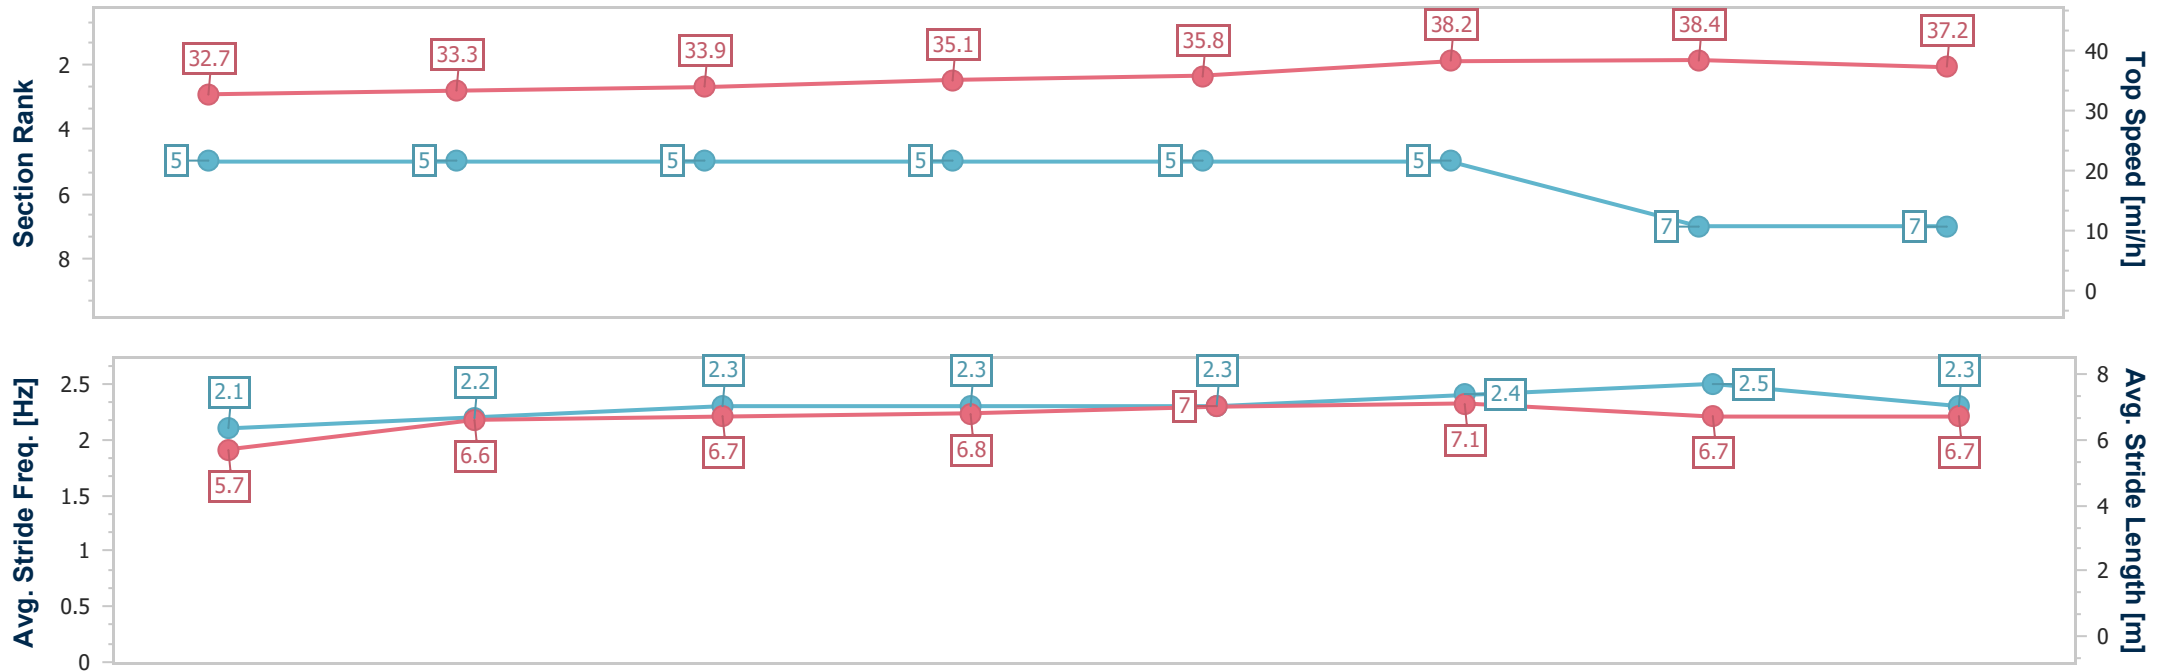

Horse Name	The Revenant
Final Rank	7
Fastest Section Time (Section)	0:11.82 (3fur)
Top Speed [mi/h] (Section)	38.4 (2fur)
Race State	Finished

QIPCO British Champions Day
Race 4: Queen Elizabeth II Stakes (Sponsored By Qipco)
(Group 1) (British Champions Mile) (Str) - 1M

15 October 2022 - 15:21

Track Rating: Good to soft, Weather: Overcast, Rail Position: True

Distance To Go	7fur	6fur	5fur	4fur	3fur	2fur	1fur	Finish				
Section Times	0:17.33 [5] (0:17.33)	0:31.04 [5] (0:13.71)	0:44.38 [5] (0:13.34)	0:57.26 [5] (0:12.88)	1:09.95 [5] (0:12.69)	1:21.77 [5] (0:11.82)	1:33.83 [7] (0:12.06)	1:46.57 (0:12.74)				
Average Speed [mi/h]	26.1	32.8	33.8	34.9	35.7	38.0	37.3	35.1				
Top Speed [mi/h]	32.7	33.3	33.9	35.1	35.8	38.2	38.4	37.2				
Avg. Dist. to Rail [m]	7.9	9.6	10.8	11.5	12.2	13.2	14.8	15.7				
Avg. Stride Freq. [Hz]	2.1	2.2	2.3	2.3	2.3	2.4	2.5	2.3				
Avg. Stride Length [m]	5.7	6.6	6.7	6.8	7.0	7.1	6.7	6.7				

- [ ] Ranking at each section and finish
- -.-.-.- No data available at this section
- NA No data available