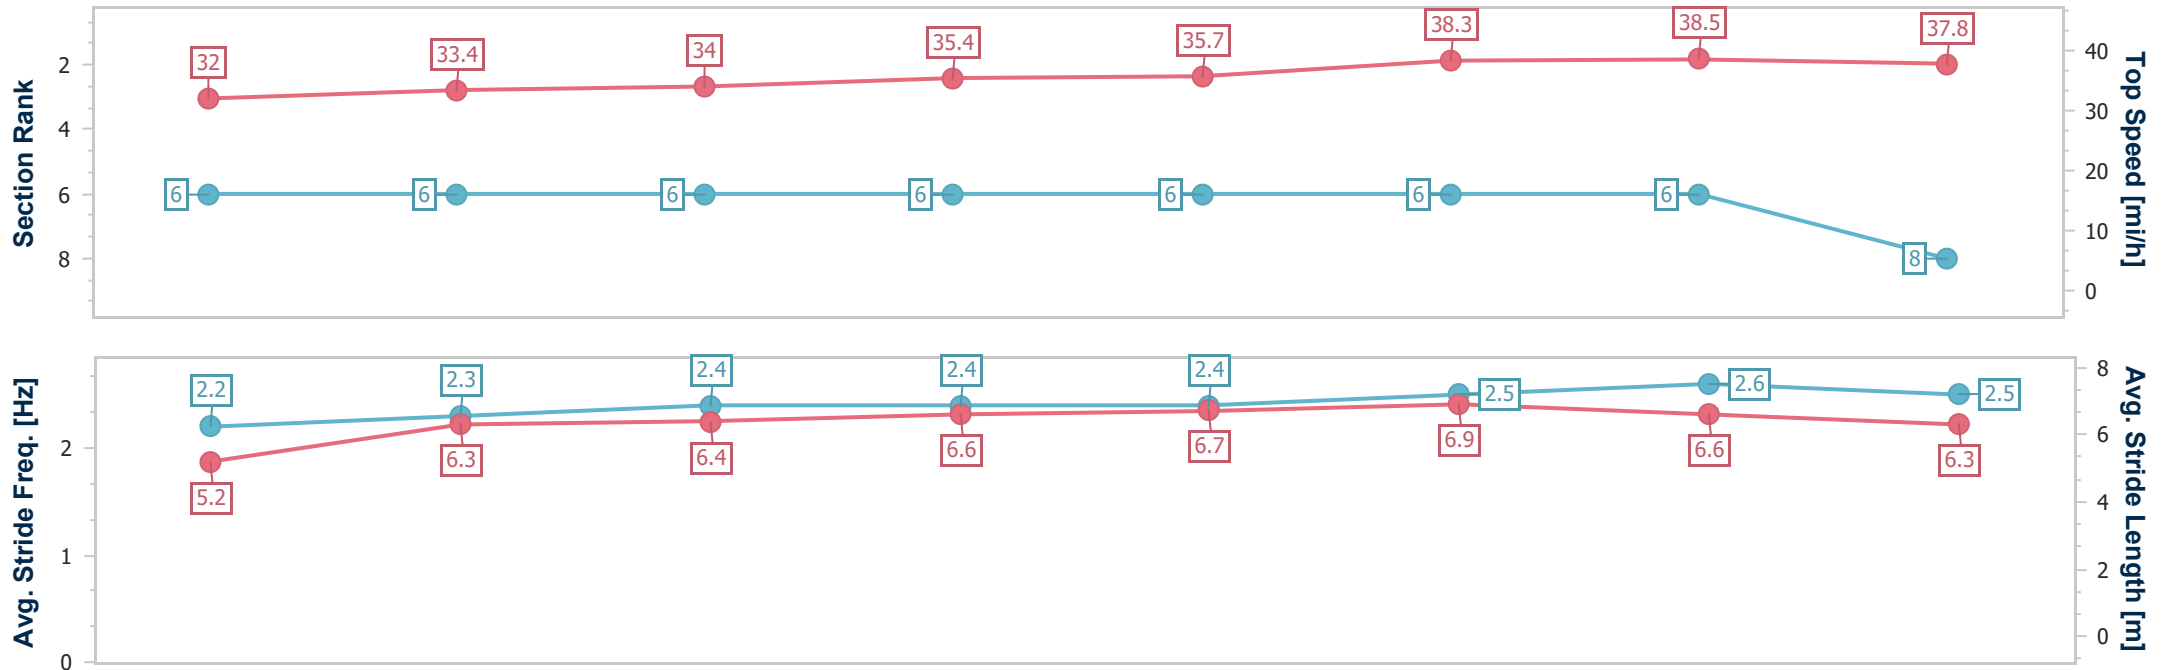

Horse Name	Raadobarg
Final Rank	8
Fastest Section Time (Section)	0:11.79 (3fur)
Top Speed [mi/h] (Section)	38.5 (2fur)
Race State	Finished

QIPCO British Champions Day
Race 4: Queen Elizabeth II Stakes (Sponsored By Qipco)
(Group 1) (British Champions Mile) (Str) - 1M

15 October 2022 - 15:21

Track Rating: Good to soft, Weather: Overcast, Rail Position: True

Distance To Go	7fur	6fur	5fur	4fur	3fur	2fur	1fur	Finish					
Section Times	0:17.54 [6] (0:17.54)	0:31.32 [6] (0:13.78)	0:44.66 [6] (0:13.34)	0:57.48 [6] (0:12.82)	1:10.09 [6] (0:12.61)	1:21.88 [6] (0:11.79)	1:33.81 [6] (0:11.93)	1:46.57 (0:12.76)					
Average Speed [mi/h]	25.7	32.7	33.8	35.0	35.7	38.2	37.8	34.9					
Top Speed [mi/h]	32.0	33.4	34.0	35.4	35.7	38.3	38.5	37.8					
Avg. Dist. to Rail [m]	6.2	9.0	10.0	10.6	11.3	12.0	12.2	12.1					
Avg. Stride Freq. [Hz]	2.2	2.3	2.4	2.4	2.4	2.5	2.6	2.5					
Avg. Stride Length [m]	5.2	6.3	6.4	6.6	6.7	6.9	6.6	6.3					

- [ ] Ranking at each section and finish
- -.-.-.- No data available at this section
- NA No data available