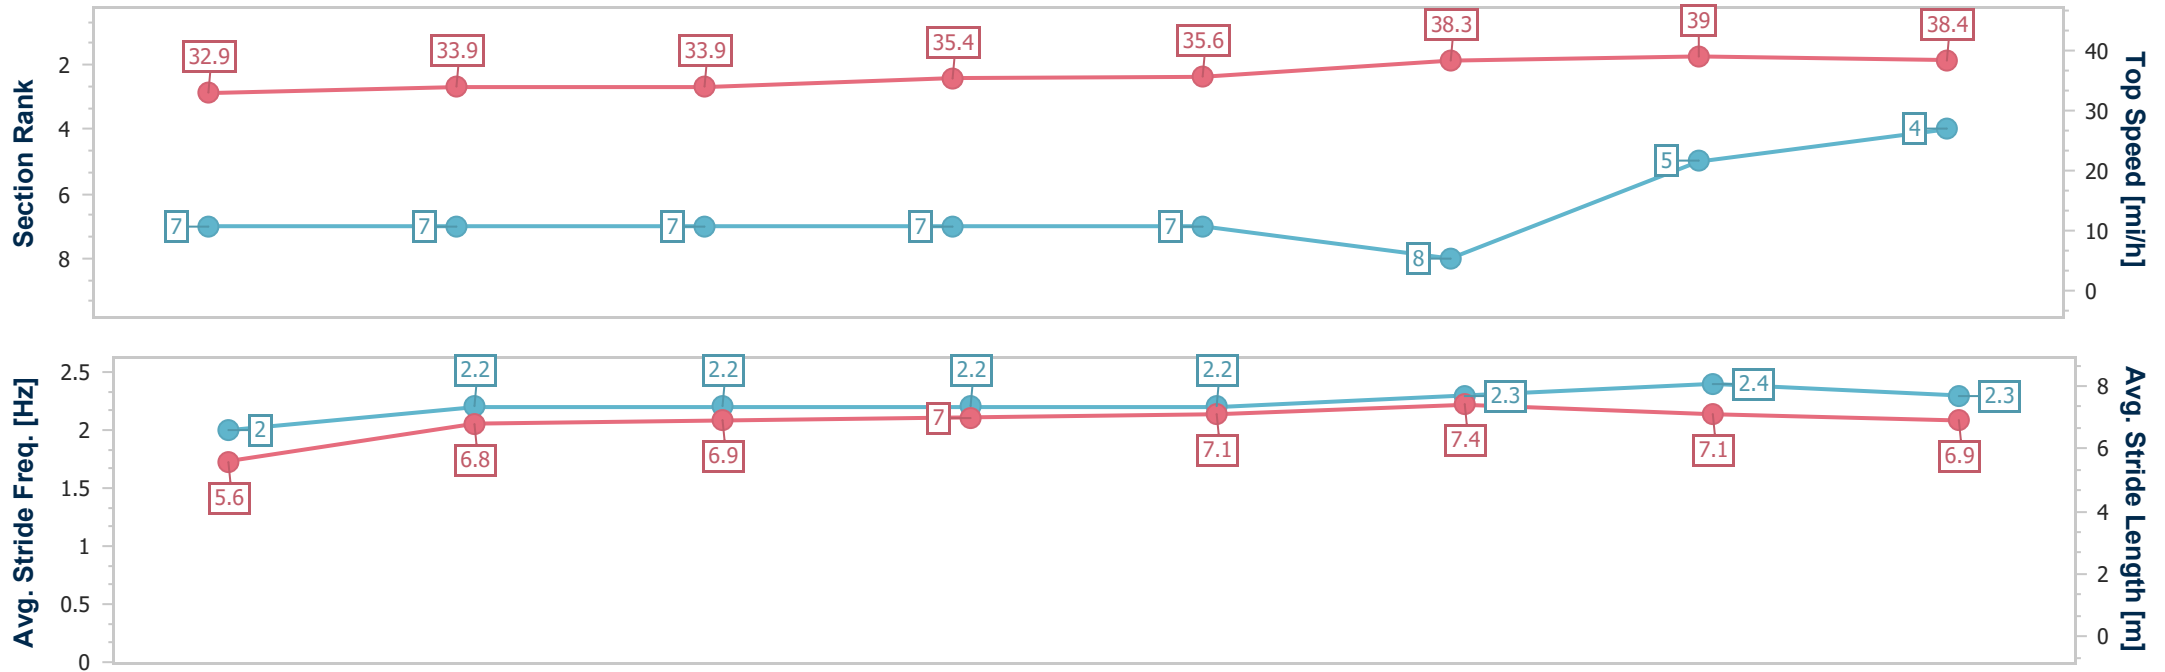

Horse Name	Checkandchallenge
Final Rank	4
Fastest Section Time (Section)	0:11.74 (2fur)
Top Speed [mi/h] (Section)	39.0 (2fur)
Race State	Finished

QIPCO British Champions Day
Race 4: Queen Elizabeth II Stakes (Sponsored By Qipco)
(Group 1) (British Champions Mile) (Str) - 1M

15 October 2022 - 15:21

Track Rating: Good to soft, Weather: Overcast, Rail Position: True

Distance To Go	7fur	6fur	5fur	4fur	3fur	2fur	1fur	Finish				
Section Times	0:17.65 [7] (0:17.65)	0:31.34 [7] (0:13.69)	0:44.67 [7] (0:13.33)	0:57.48 [7] (0:12.81)	1:10.14 [7] (0:12.66)	1:21.92 [8] (0:11.78)	1:33.66 [5] (0:11.74)	1:46.07 (0:12.41)				
Average Speed [mi/h]	25.6	32.8	33.8	35.1	35.6	38.3	38.4	35.9				
Top Speed [mi/h]	32.9	33.9	33.9	35.4	35.6	38.3	39.0	38.4				
Avg. Dist. to Rail [m]	7.5	9.9	10.9	11.5	12.2	13.0	12.6	15.8				
Avg. Stride Freq. [Hz]	2.0	2.2	2.2	2.2	2.2	2.3	2.4	2.3				
Avg. Stride Length [m]	5.6	6.8	6.9	7.0	7.1	7.4	7.1	6.9				

- [ ] Ranking at each section and finish
- -.-.-.- No data available at this section
- NA No data available