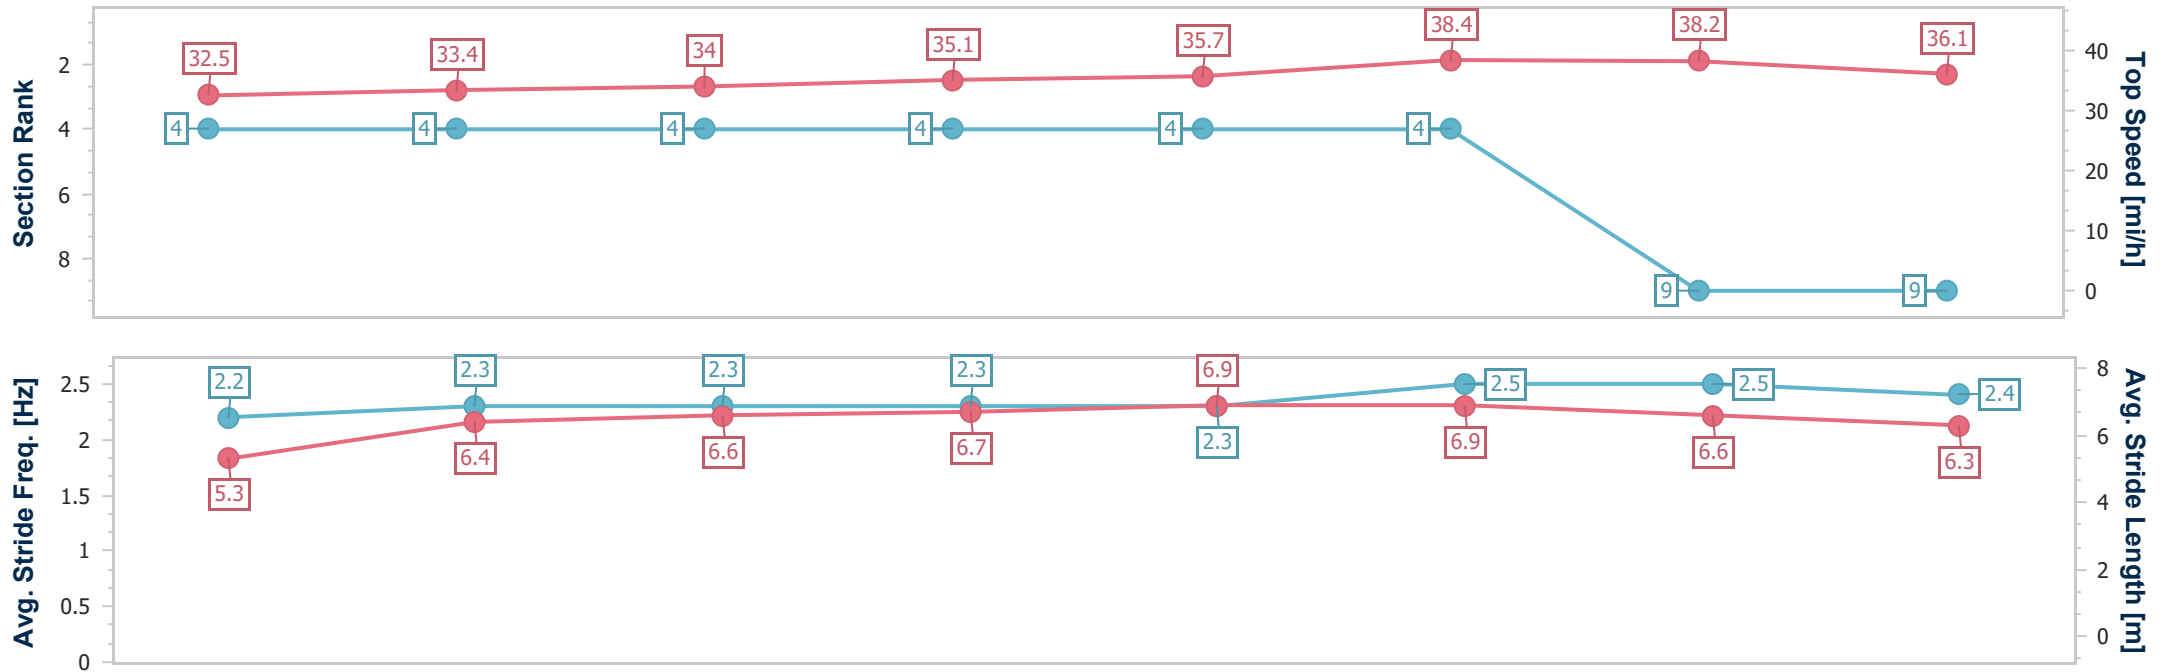

Horse Name	Tempus
Final Rank	9
Fastest Section Time (Section)	0:11.82 (3fur)
Top Speed [mi/h] (Section)	38.4 (3fur)
Race State	Finished

QIPCO British Champions Day
Race 4: Queen Elizabeth II Stakes (Sponsored By Qipco)
(Group 1) (British Champions Mile) (Str) - 1M

15 October 2022 - 15:21

Track Rating: Good to soft, Weather: Overcast, Rail Position: True

Distance To Go	7fur	6fur	5fur	4fur	3fur	2fur	1fur	Finish				
Section Times	0:17.28 [4] (0:17.28)	0:30.98 [4] (0:13.70)	0:44.35 [4] (0:13.37)	0:57.22 [4] (0:12.87)	1:09.88 [4] (0:12.66)	1:21.70 [4] (0:11.82)	1:34.07 [9] (0:12.37)	1:47.50 (0:13.43)				
Average Speed [mi/h]	26.2	32.8	33.9	35.0	35.6	38.3	36.3	33.3				
Top Speed [mi/h]	32.5	33.4	34.0	35.1	35.7	38.4	38.2	36.1				
Avg. Dist. to Rail [m]	6.0	8.6	9.7	10.5	11.4	12.3	12.2	12.0				
Avg. Stride Freq. [Hz]	2.2	2.3	2.3	2.3	2.3	2.5	2.5	2.4				
Avg. Stride Length [m]	5.3	6.4	6.6	6.7	6.9	6.9	6.6	6.3				

- [ ] Ranking at each section and finish
- -.-.-.- No data available at this section
- NA No data available